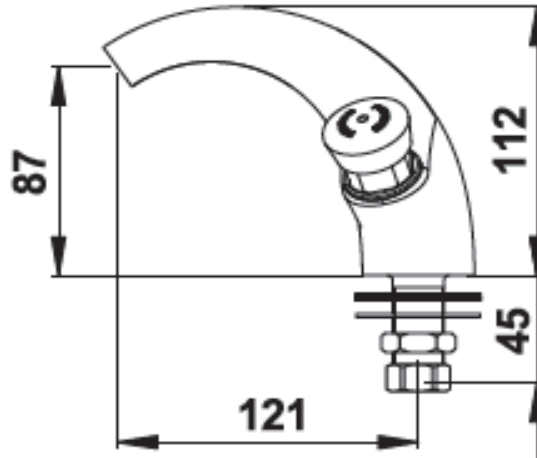

SPECIFICATION SHEET - fittings

BRAND:		Product Photo:
ORIGIN:	France	
SERIES:	P600	
PRODUCT DESCRIPTION:	Self-closing tap 15 seconds Spout projection 125mm	
MODEL No.	24055	
FINISH/COLOUR:	Chrome plated	
DIMENSIONS:	112mm height 121mm spout projection	
OPTIONAL MATCHING PARTS:	1/2"x1/2" flexible supply hose x1 1/2"x1/2" angle valve (no nuts)	

Technical Informations:

REMINDER:	Pipe flushing must be done before faucets are installed. Failure to do so voids the warranty.
	Do not use cleaners containing abrasive cleansers, ammonia, bleach, acids, waxes, alcohol, solvents or other products not recommended for chrome.
	All information is for reference only, installation shall always be based on the actual product delivered.