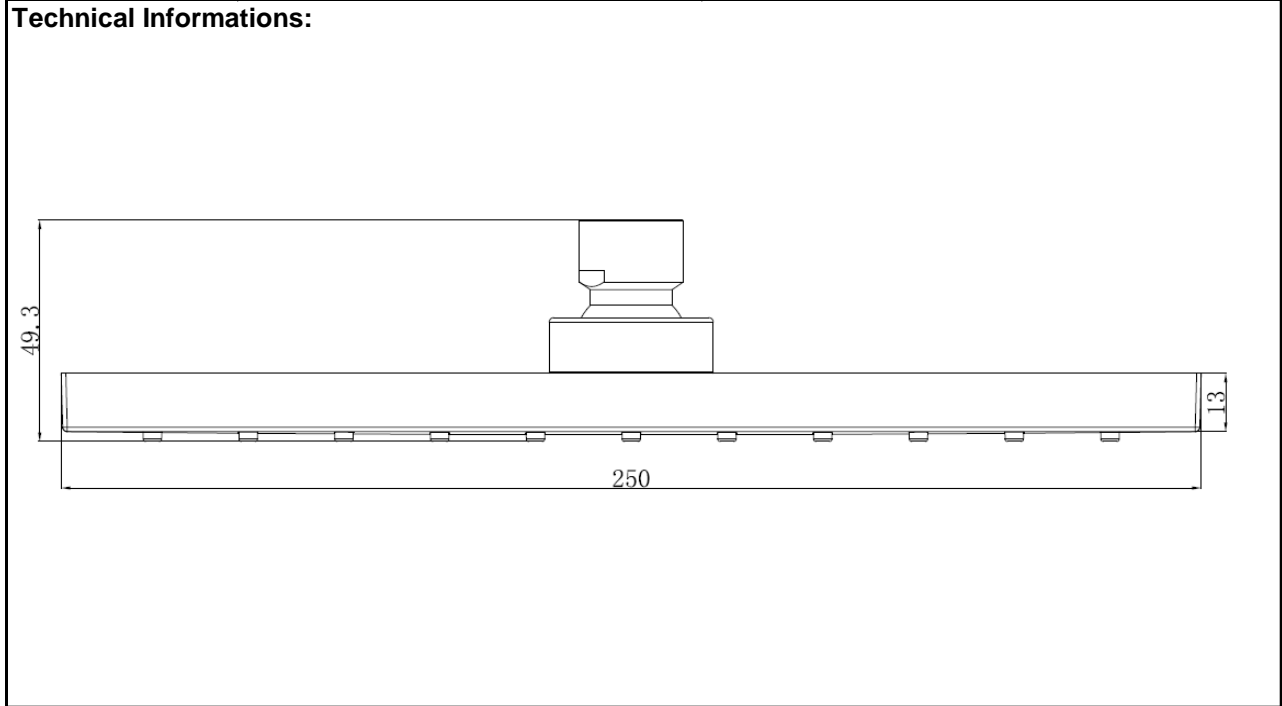

## SPECIFICATION SHEET - fittings

<b>BRAND:</b>	 <small>NIKLES A SWISS COMPANY</small>	<b>Product Photo:</b>  
<b>ORIGIN:</b>	Switzerland	
<b>SERIES:</b>		
<b>PRODUCT DESCRIPTION:</b>	Fresh Square 250 shower head 12 Liters per minute	
<b>MODEL No.</b>	D3705	
<b>FINISH/COLOUR:</b>	Chrome	
<b>DIMENSIONS:</b>	250 x 250mm	
<b>OPTIONAL MATCHING PARTS:</b>	Shower arm	