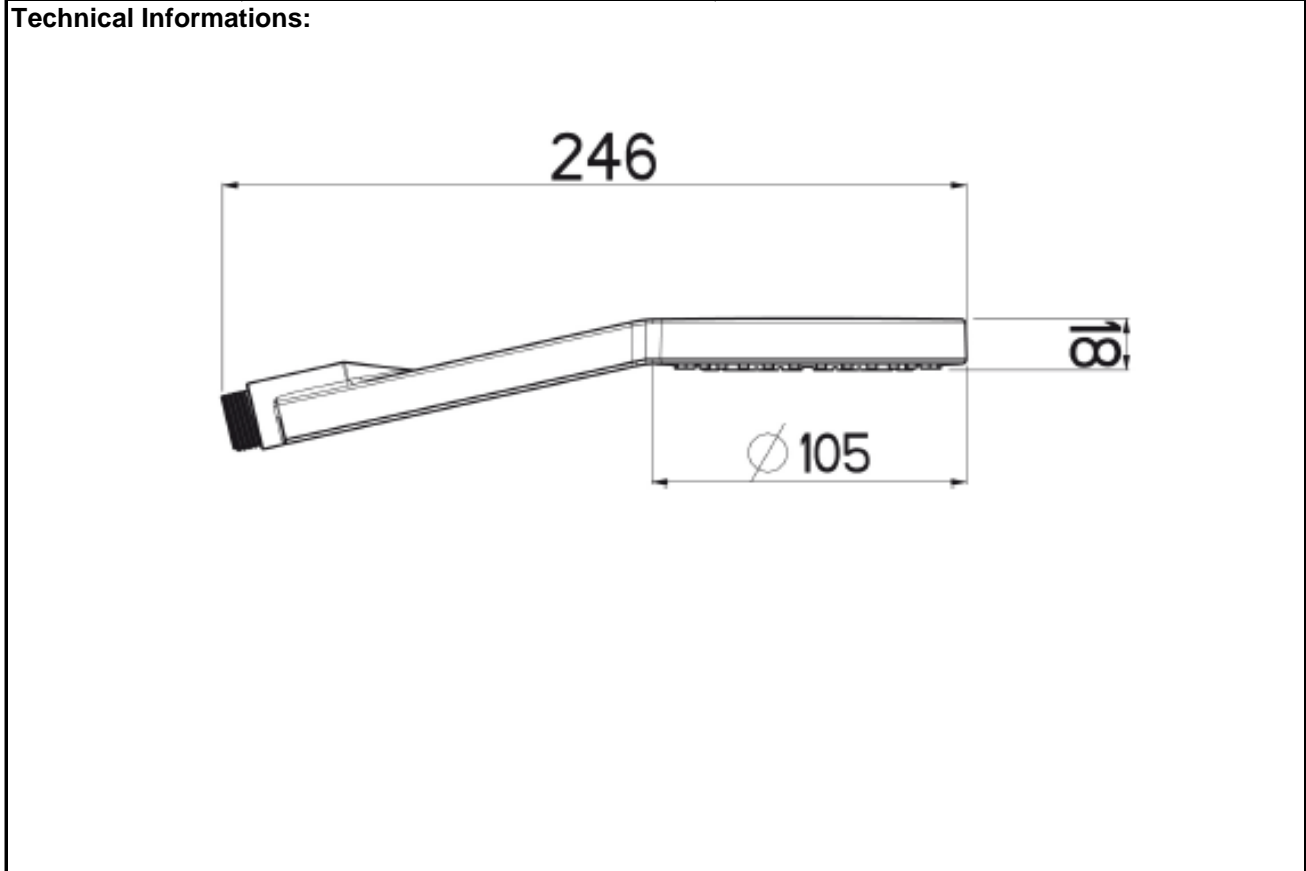

SPECIFICATION SHEET - fittings

BRAND:		Product Photo: 
ORIGIN:	Switzerland	
SERIES:		
PRODUCT DESCRIPTION:	FRESH 105 UNO 1jet handshower	
MODEL No.	D0505	
FINISH/COLOUR:	Chrome	
DIMENSIONS:		
OPTIONAL MATCHING PARTS:		