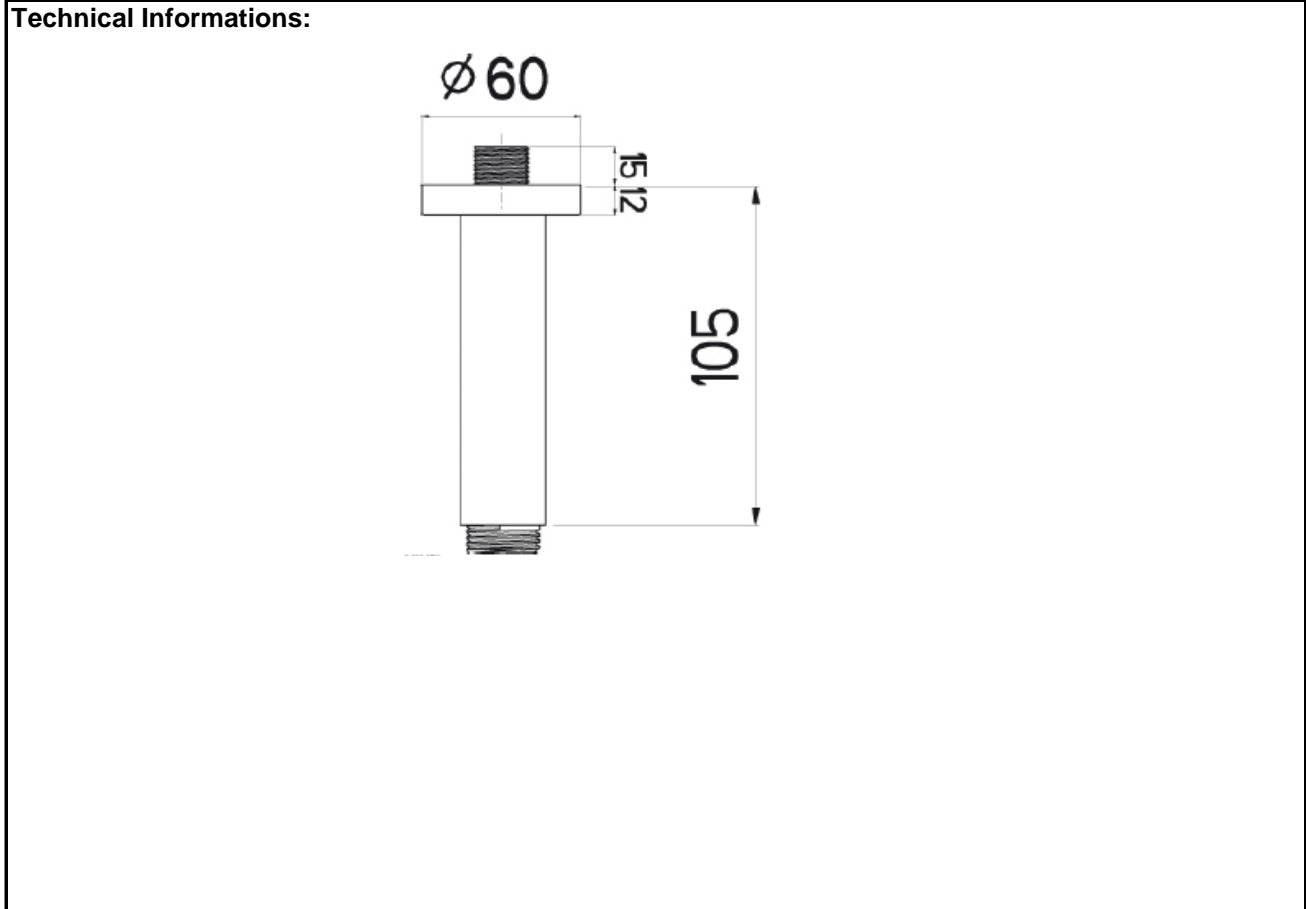

SPECIFICATION SHEET - fittings

BRAND:		Product Photo: 
ORIGIN:	Switzerland	
SERIES:		
PRODUCT DESCRIPTION:	Shower arm ceiling XL24 100mm	
MODEL No.	A48.C10.000.05	
FINISH/COLOUR:	Chrome	
DIMENSIONS:	105mm H	
OPTIONAL MATCHING PARTS:	overhead shower	