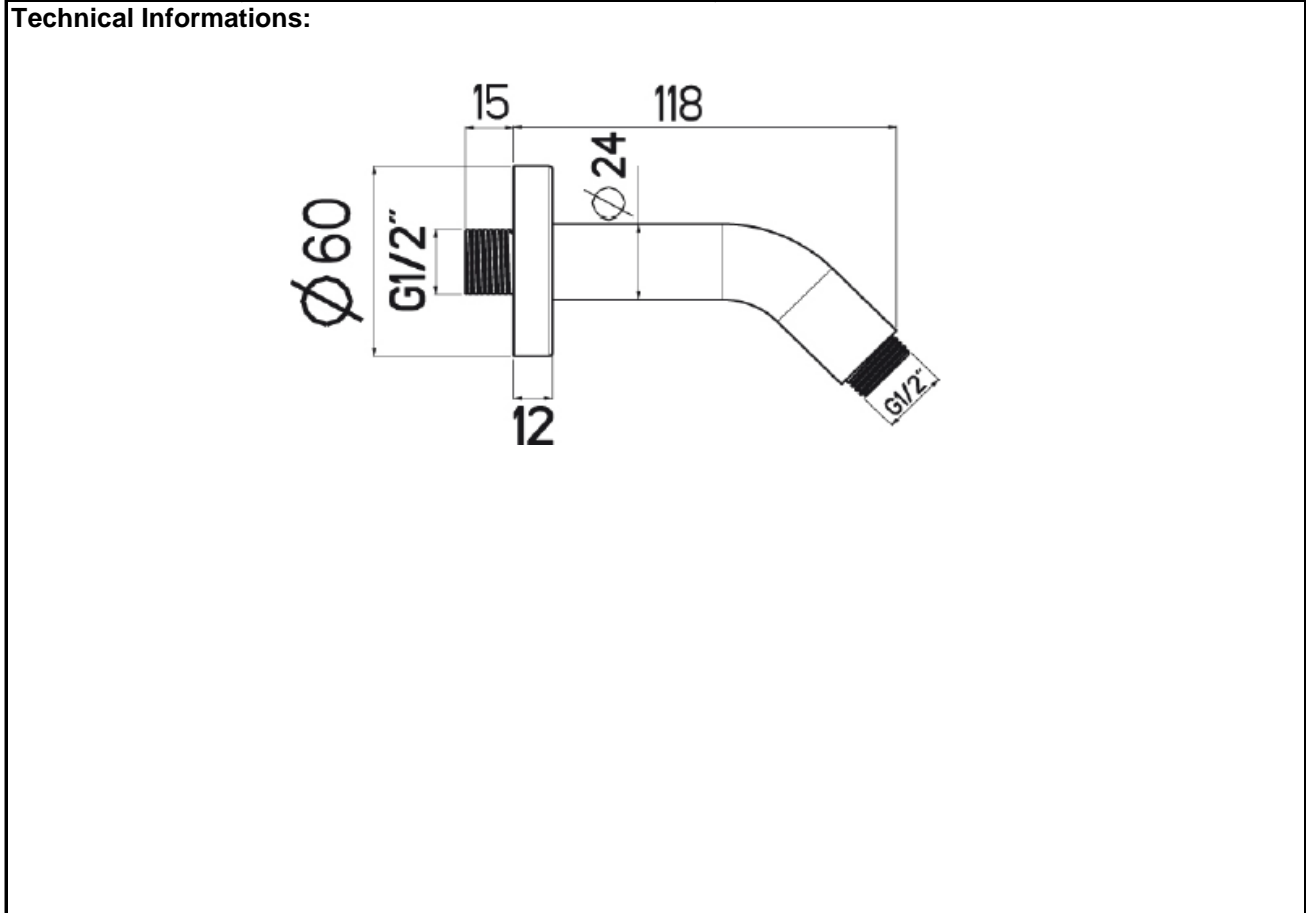

## SPECIFICATION SHEET - fittings

<b>BRAND:</b>		<b>Product Photo:</b>  
<b>ORIGIN:</b>	Switzerland	
<b>SERIES:</b>		
<b>PRODUCT DESCRIPTION:</b>	Shower arm XL24 120mm	
<b>MODEL No.</b>	A48.B12.000.05	
<b>FINISH/COLOUR:</b>	Chrome	
<b>DIMENSIONS:</b>	118mm projection	
<b>OPTIONAL MATCHING PARTS:</b>	overhead shower	