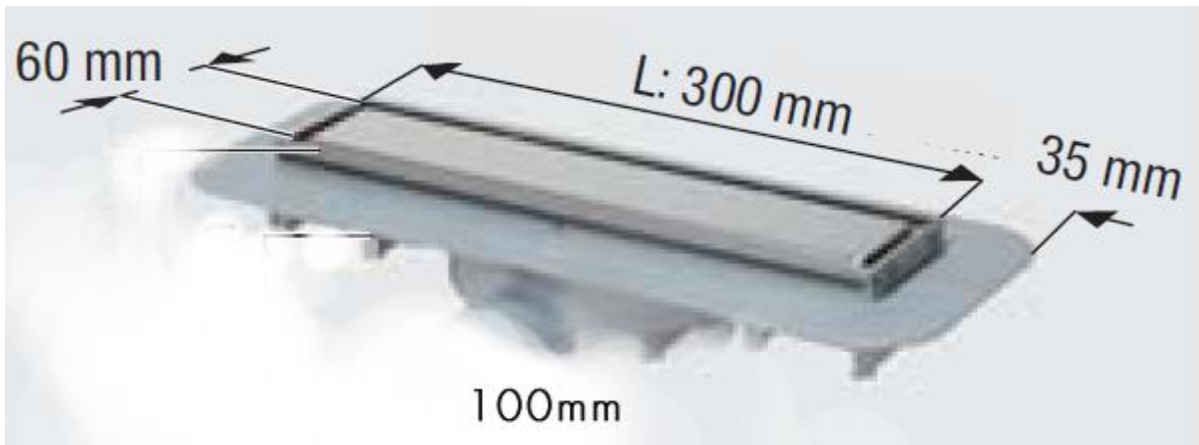

SPECIFICATION SHEET - Plumbing fittings

BRAND:		Product Photo:
ORIGIN:	Germany	
SERIES:	DRAIN SYSTEMS	
PRODUCT DESCRIPTION:	LINEARIS COMPACT shower channel shower channel ABS, stainless steel cover with removable odour trap, sealing water height 50mm channel cover can be reversed and tiled on site	
MODEL No.	47804S	
FINISH/COLOUR:		
DIMENSIONS:		
OPTIONAL MATCHING PARTS:	40251 drain body	

Technical Informations:

REMINDER:	Pipe flushing must be done before faucets are installed. Failure to do so voids the warranty.
	Do not use cleaners containing abrasive cleansers, ammonia, bleach, acids, waxes, alcohol, solvents or other products not recommended for chrome.
	All information is for reference only, installation shall always be based on the actual product delivered.