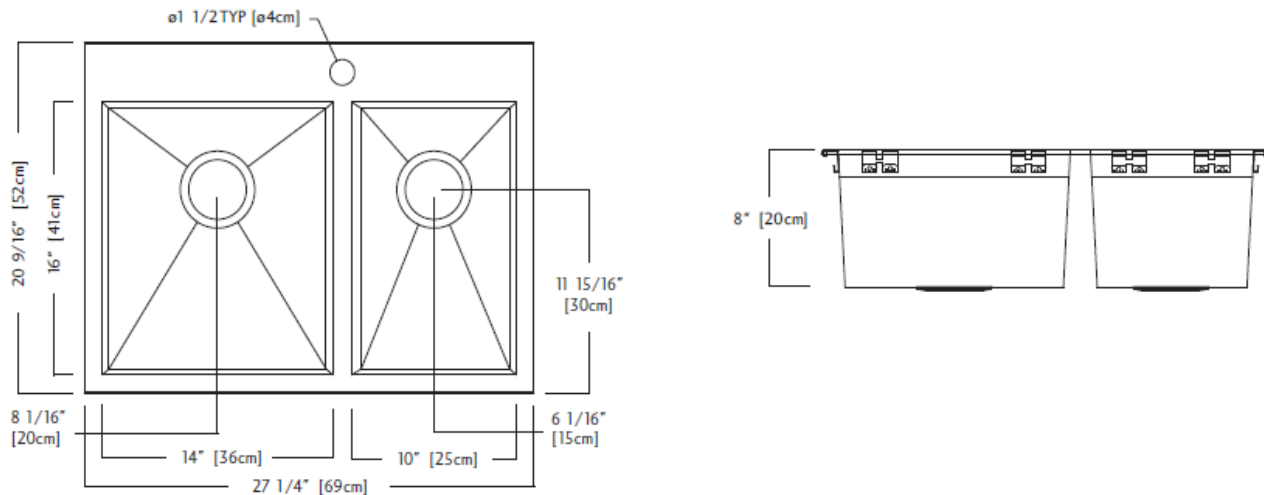

SPECIFICATION SHEET - kitchen sinks

BRAND:		Product Photo:
ORIGIN:	Canada	
SERIES:	INLAY/UNDERMOUNT	
PRODUCT DESCRIPTION:	Double bowls kitchen sink, large/small bowls. with: 0 radius, 20 gauge 18/8 stainless steel, fully undercoated, waste strainer 3 1/2" x2 Single bowl size: 410mm x 360mm 410mm x 250mm	
MODEL No.	QCLF2027R/8/1	
FINISH/COLOUR:	Polished Stainless Steel	
DIMENSIONS:	Overall (LxWxH): 520 x 690 x 200mm	
OPTIONAL MATCHING PARTS:		

Technical Informations:

REMINDER:	Do not use cleaners containing abrasive cleansers, ammonia, bleach, acids, waxes, alcohol, solvents or other products not recommended for chrome.
	All information is for reference only, installation shall always be based on the actual product delivered.