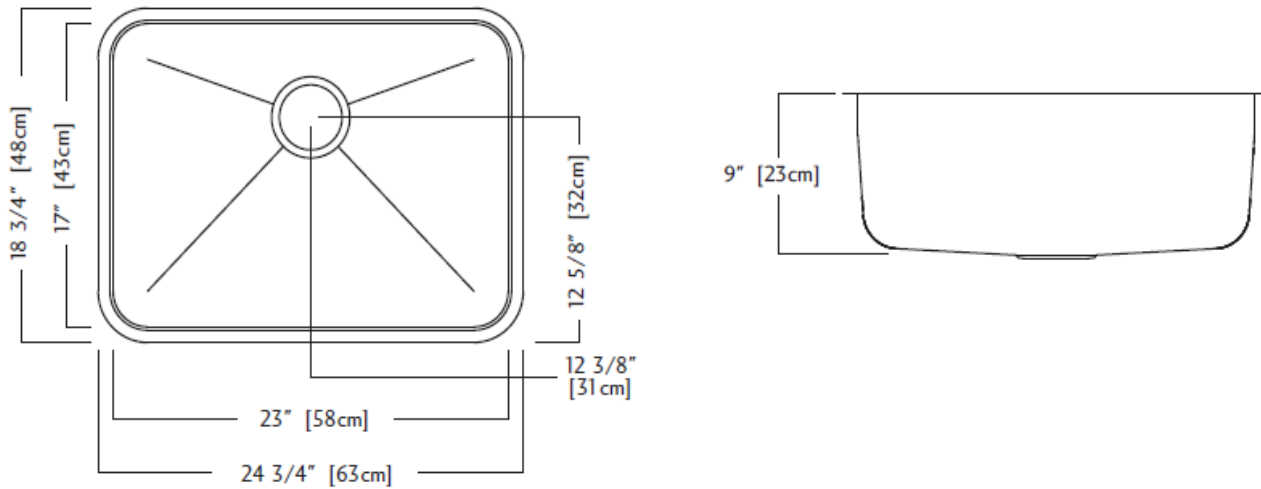

SPECIFICATION SHEET - kitchen sinks

BRAND:		Product Photo:
ORIGIN:	Canada	
SERIES:	UNDERMOUNT SINKS	
PRODUCT DESCRIPTION:	Single bowl kitchen sink, with: basket strainer waste 3½" & template Single bowl size: 430mm x 580mm	
MODEL No.	KSS6UA/9D	
FINISH/COLOUR:	Polished Stainless Steel	
DIMENSIONS:	Overall (LxWxH): 480 x 630 x 230mm	
OPTIONAL MATCHING PARTS:		

Technical Informations:

REMINDER:	Do not use cleaners containing abrasive cleansers, ammonia, bleach, acids, waxes, alcohol, solvents or other products not recommended for chrome.
	All information is for reference only, installation shall always be based on the actual product delivered.