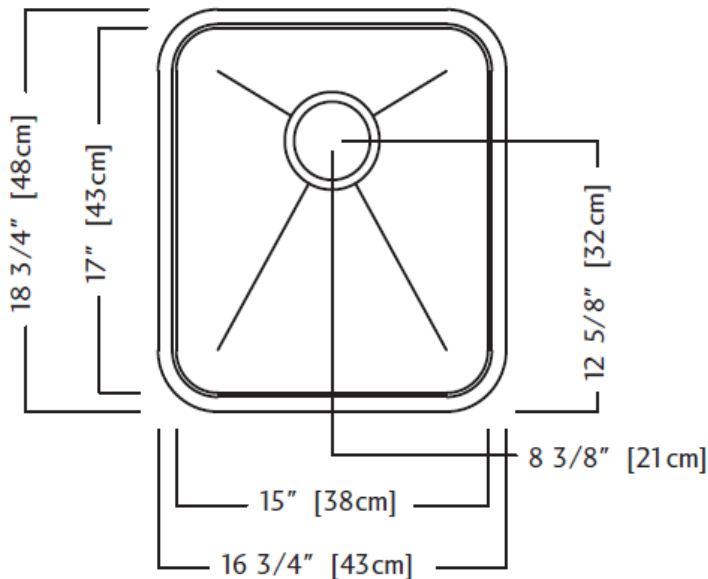

SPECIFICATION SHEET - kitchen sinks

BRAND:		Product Photo:
ORIGIN:	Canada	
SERIES:	UNDERMOUNT SINKS	
PRODUCT DESCRIPTION:	Single bowl kitchen sink, with: with basket strainer waste 3½" & template Single bowl size: 430mm x 380mm	
MODEL No.	KSS4UA/9D	
FINISH/COLOUR:	Polished Stainless Steel	
DIMENSIONS:	Overall (LxWxH): 430 x 480 x 230mm	
OPTIONAL MATCHING PARTS:		

Technical Informations:

REMINDER:	Do not use cleaners containing abrasive cleansers, ammonia, bleach, acids, waxes, alcohol, solvents or other products not recommended for chrome.
	All information is for reference only, installation shall always be based on the actual product delivered.