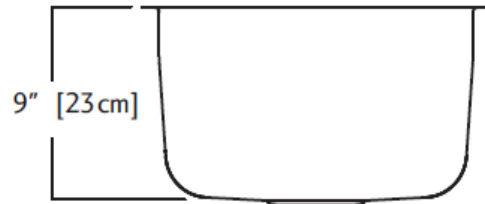

SPECIFICATION SHEET - kitchen sinks

BRAND:		Product Photo:
ORIGIN:	Canada	
SERIES:	UNDERMOUNT SINKS	
PRODUCT DESCRIPTION:	Single bowl kitchen sink, with: with basket strainer waste 3½" & template Single bowl size: 430mm x 380mm	
MODEL No.	KSS4UA/9D	
FINISH/COLOUR:	Polished Stainless Steel	
DIMENSIONS:	Overall (LxWxH): 430 x 480 x 230mm	
OPTIONAL MATCHING PARTS:		

Technical Informations:

REMINDER:	Do not use cleaners containing abrasive cleansers, ammonia, bleach, acids, waxes, alcohol, solvents or other products not recommended for chrome.
	All information is for reference only, installation shall always be based on the actual product delivered.