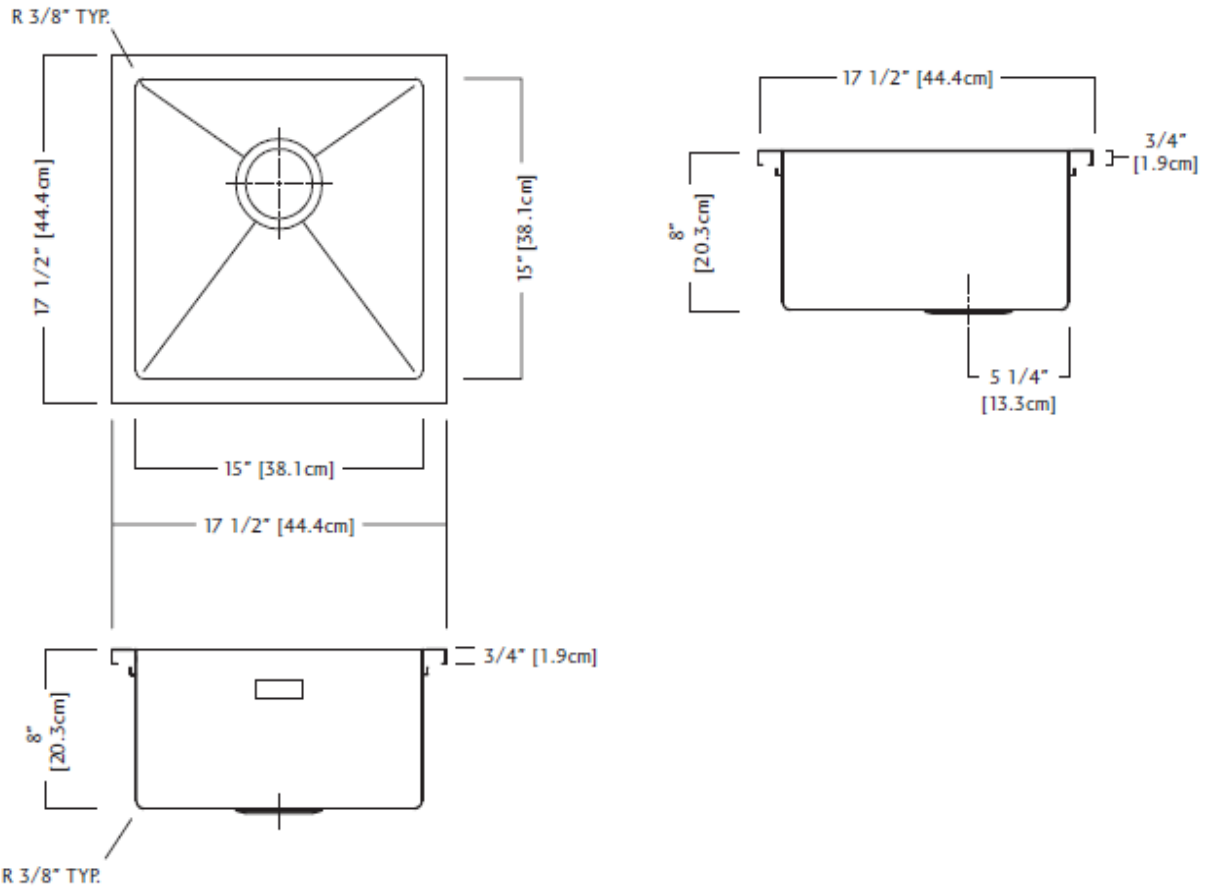

Technical Informations:

REMINDER:	Do not use cleaners containing abrasive cleansers, ammonia, bleach, acids, waxes, alcohol, solvents or other products not recommended for chrome.
	All information is for reference only, installation shall always be based on the actual product delivered.