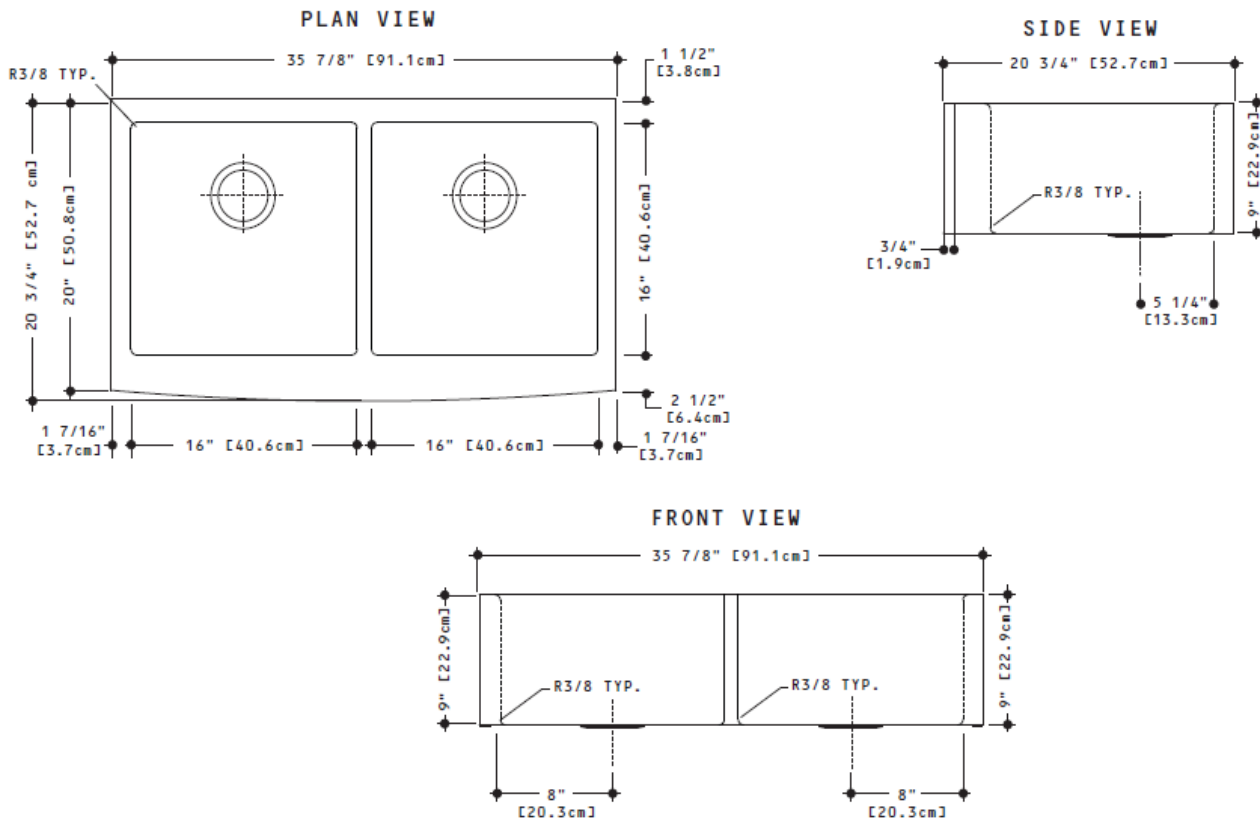

Technical Informations:

REMINDER:

Do not use cleaners containing abrasive cleansers, ammonia, bleach, acids, waxes, alcohol, solvents or other products not recommended for chrome.

All information is for reference only, installation shall always be based on the actual product delivered.