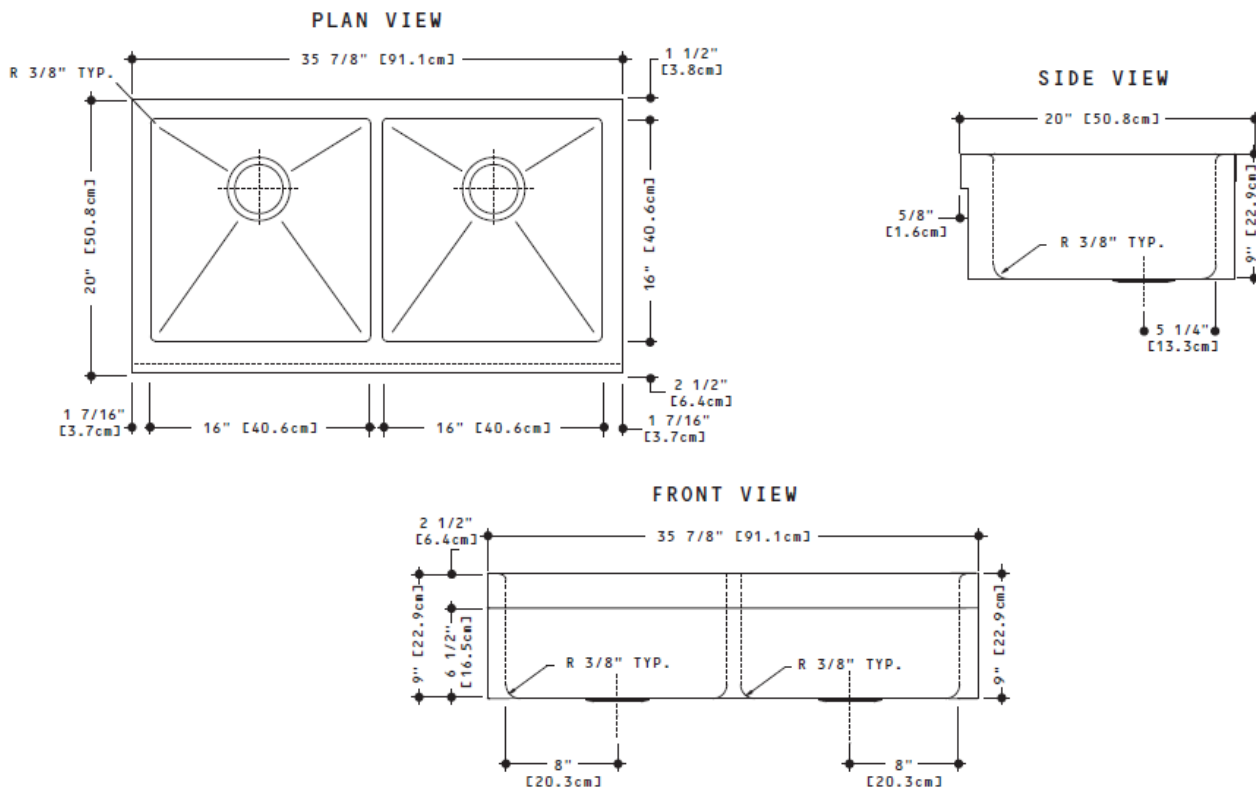

Technical Informations:

REMINDER: Do not use cleaners containing abrasive cleansers, ammonia, bleach, acids, waxes, alcohol, solvents or other products not recommended for chrome.
All information is for reference only, installation shall always be based on the actual product delivered.