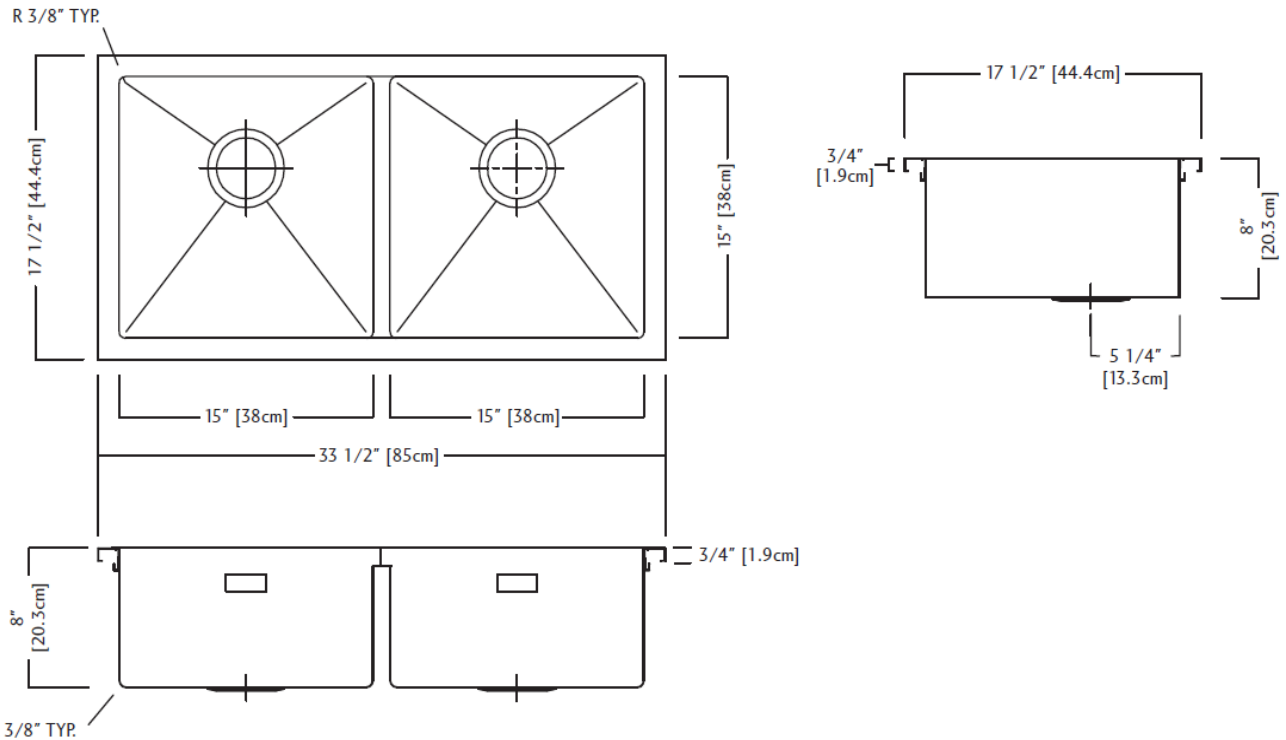

SPECIFICATION SHEET - kitchen sinks

BRAND:		Product Photo:
ORIGIN:	Canada	
SERIES:	LAY-ON MODELS	
PRODUCT DESCRIPTION:	Double bowl with 2 x BGDS15S bottom grids 10mm radius sinks with strainer 3½" Single bowl size: 380 x 380mm	
MODEL No.	KCD36SR/8-10 BG	
FINISH/COLOUR:	Polished Stainless Steel	
DIMENSIONS:	Overall (LxWxH): 440 x 850 x 200mm	
OPTIONAL MATCHING PARTS:		

Technical Informations:

REMINDER:	Do not use cleaners containing abrasive cleansers, ammonia, bleach, acids, waxes, alcohol, solvents or other products not recommended for chrome.
	All information is for reference only, installation shall always be based on the actual product delivered.