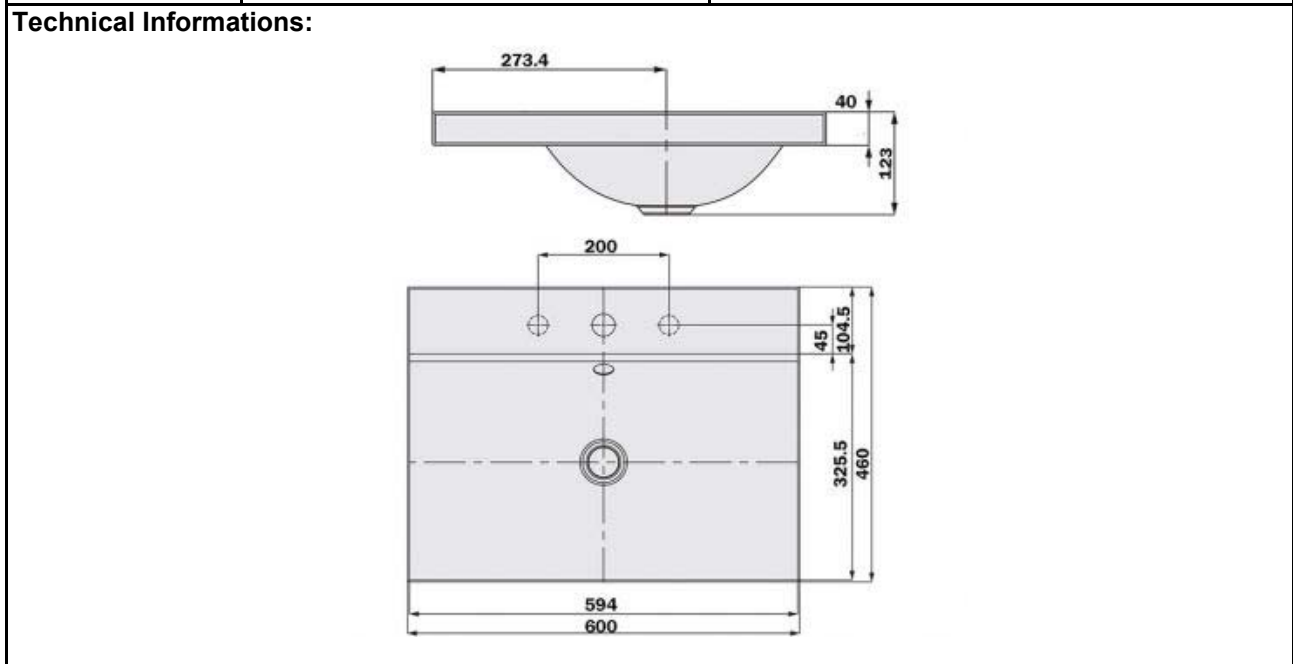

## SPECIFICATION SHEET

<b>BRAND:</b>	<b>KALDEWEI</b>	<b>Product Photo:</b>  
<b>ORIGIN:</b>	Germany	
<b>SERIES:</b>	<b>Silenio 3040</b>	
<b>PRODUCT DESCRIPTION:</b>	SILENIO 3040 inset countertop washbasin Height of rim: 40mm single tap hole with overflow w/ easy clean finish	
<b>MODEL No.</b>	9039 0601 3001	
<b>FINISH/COLOUR:</b>	Alpine white	
<b>DIMENSIONS:</b>	600 x 460 x 123mm	
<b>OPTIONAL MATCHING PARTS:</b>	pop-up waste	