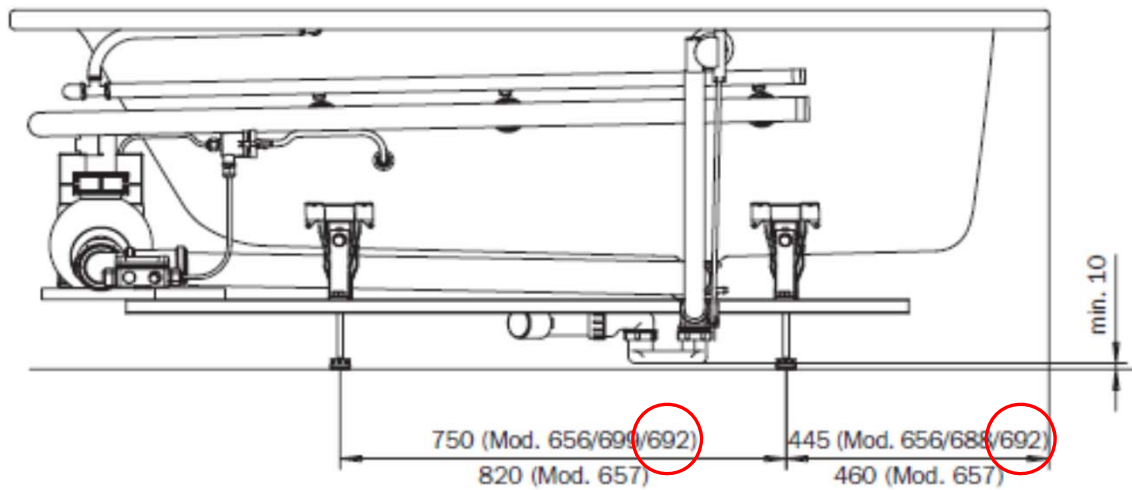

SPECIFICATION SHEET

BRAND:	KALDEWEI	Product Photo: RIGHT VERSION LEFT VERSION
ORIGIN:	Germany	
SERIES:	Puro 692	
PRODUCT DESCRIPTION:	Single seat inlay whirlpool tub 3.5 mm steel enamel with easy-clean finish with anti-slip inclusive of waste and overflow fitting With Vivo Aqua Eco system -6 water jets -individual adjustment of massage jet -pneumatic push button control -water level sensor	
MODEL No.	2592 5189 3001 right hand version 2592 5404 3001 left hand version	
FINISH/COLOUR:	Alpine white	
DIMENSIONS:	1700 x 800 x 420	
OPTIONAL MATCHING PARTS:		

Technical Informations:

see next page

REMINDER:	Please refer to the Installation Guide for proper installation. Do not use abrasive or aggressive cleaners and or contain chlorine or hydrochloric acid solution for cleaning. All information stated above are solely for reference only, and should be based on the actual submission sample. Dimensions and specifications are subject to change without prior notice.