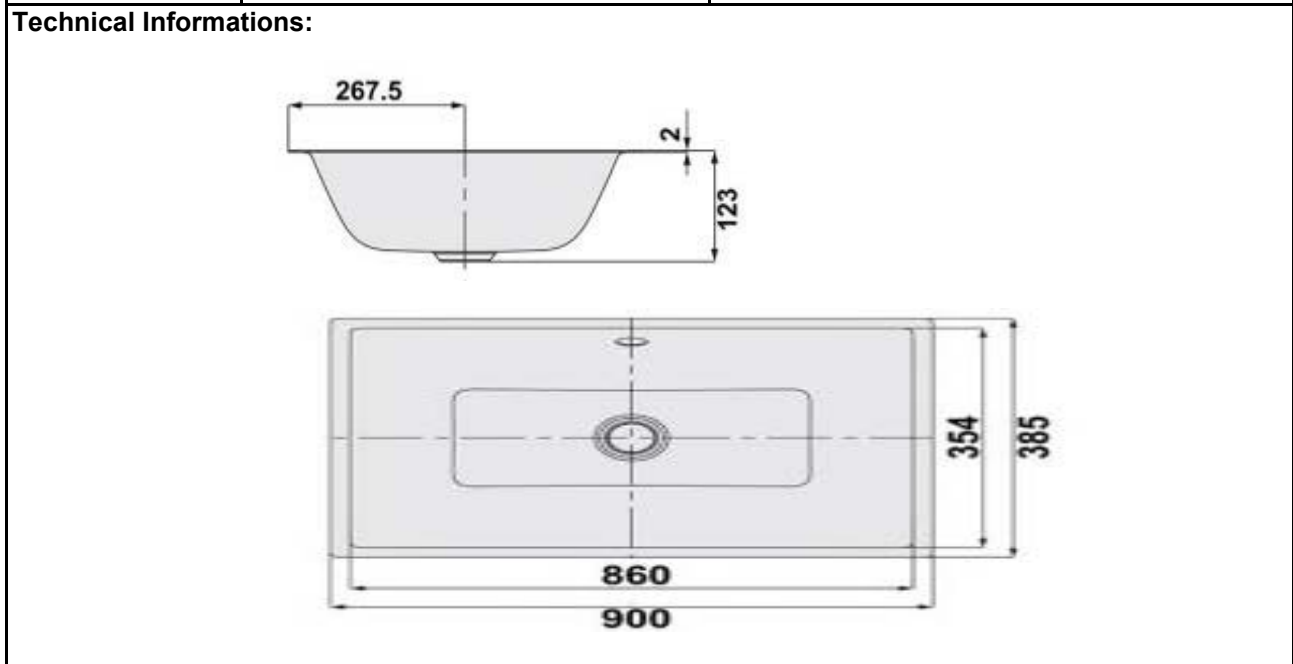

SPECIFICATION SHEET

BRAND:	KALDEWEI	Product Photo: 
ORIGIN:	Germany	
SERIES:	Puro 3161	
PRODUCT DESCRIPTION:	PURO 3161 undercounter washbasin with overflow w/ easy clean finish	
MODEL No.	9011 0600 3001	
FINISH/COLOUR:	Alpine white	
DIMENSIONS:	900 x 385 x 123mm	
OPTIONAL MATCHING PARTS:	pop-up waste	