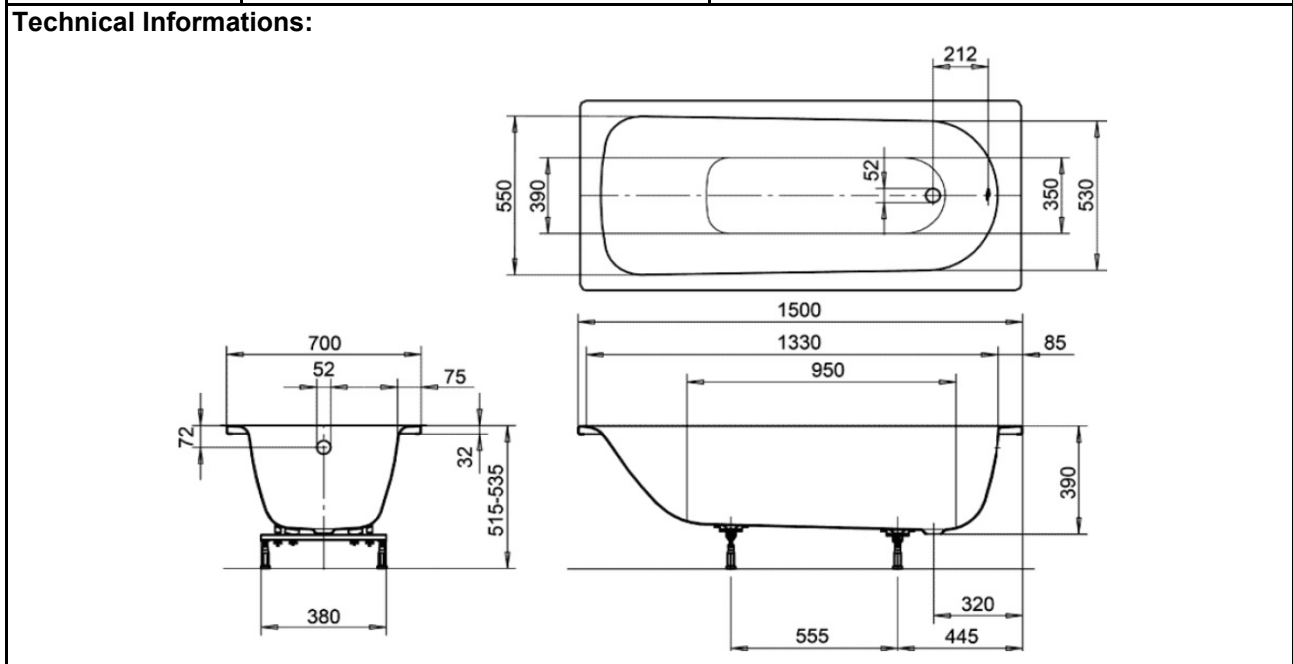

## SPECIFICATION SHEET

<b>BRAND:</b>	<b>KALDEWEI</b>	<b>Product Photo:</b>   
<b>ORIGIN:</b>	Germany	
<b>SERIES:</b>	<b>Eurowa 1500 AS</b>	
<b>PRODUCT DESCRIPTION:</b>	Eurowa inlay tub One-seater bath with waste at foot end 2.3 mm steel enamel With anti-slip Ø288 mm Water volume: 61 liters	
<b>MODEL No.</b>	1196 3001 0001	
<b>FINISH/COLOUR:</b>	Alpine white	
<b>DIMENSIONS:</b>	1500 x 700 x 390mm	
<b>OPTIONAL MATCHING PARTS:</b>	waste and overflow feet/ leg set	