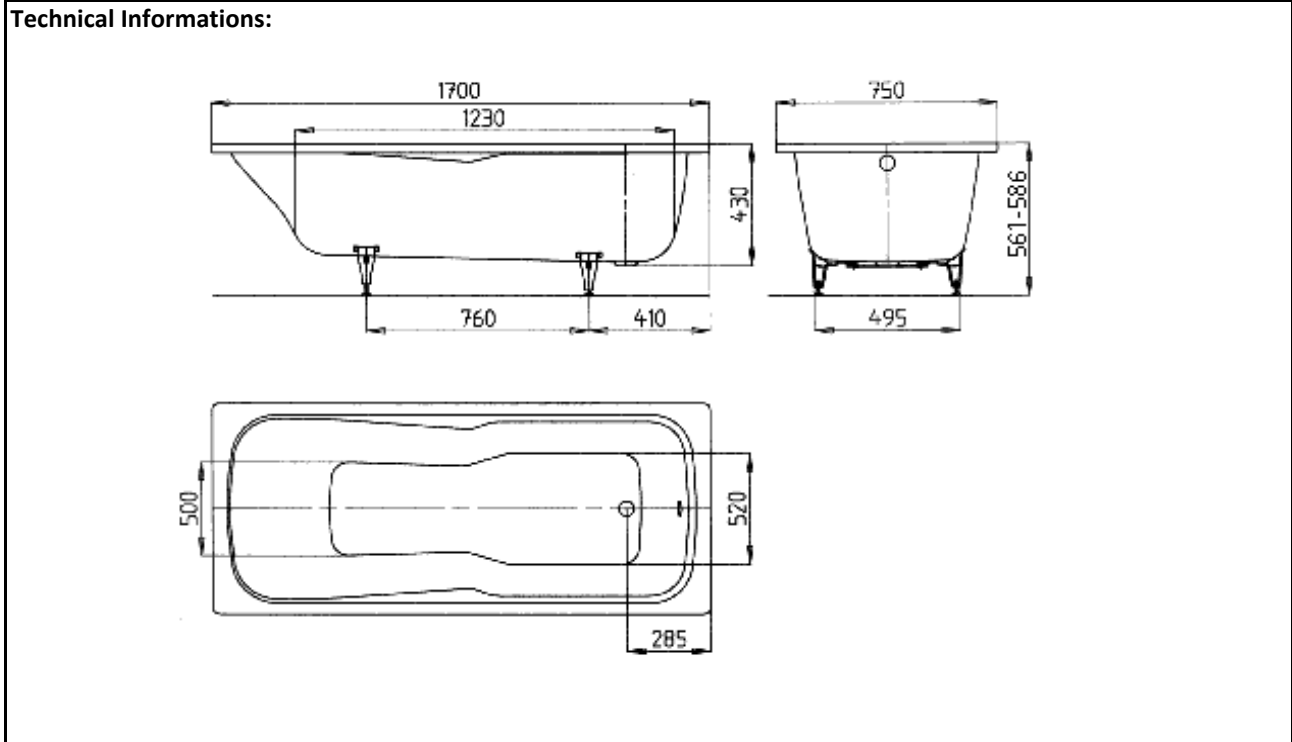

SPECIFICATION SHEET - wares

BRAND:	KALDEWEI	Product Photo: 
ORIGIN:	Germany	
SERIES:	DYNASET 634	
PRODUCT DESCRIPTION:	One-seater inlay set bath with waste at foot end Combi-bath suitable for bath and showering 3.5 mm steel enamel Water volume: 169 liters 6877 7112 0999- 4075 waste and overflow 5814 7000 0000- 5030 allround leg set	
MODEL No.	2506 4560 0001	
FINISH/COLOUR:	Alpine white finish	
DIMENSIONS:	1700 x 750 x 430mm	
OPTIONAL MATCHING PARTS:		