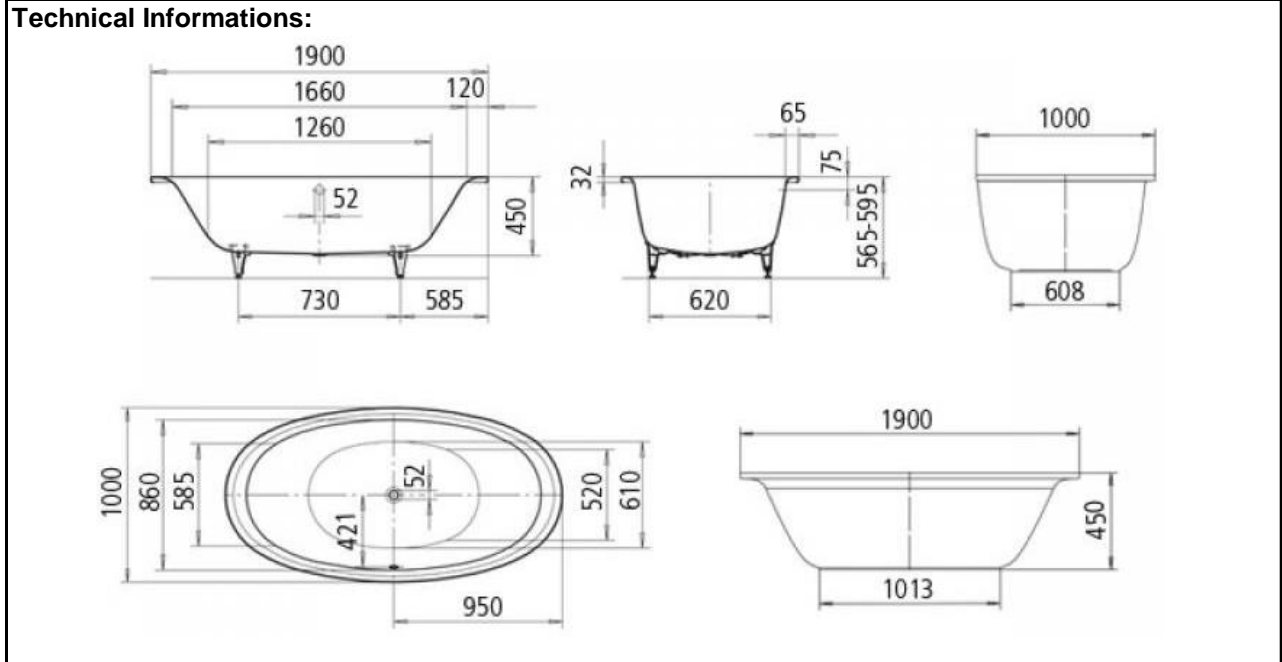

SPECIFICATION SHEET

BRAND:	KALDEWEI	Product Photo: 
ORIGIN:	Germany	
SERIES:	ELLIPSO DUO OVAL	
PRODUCT DESCRIPTION:	232-7 Ellipso Duo Oval Two-seater Free-standing bath with waste at center 3.5mm steel enamel with gently shaped shoulder rest for comfort with anti-slip Ø435mm coated polyurethane (PUR) moulded panel water volume: 214 L	
MODEL No.	2862 4858 0001	
FINISH/COLOUR:	Alpine White	
DIMENSIONS:	1900 x 1000 x 450mm	
OPTIONAL MATCHING PARTS:	4040 waste & overfloww/ enamelled waste 5037 leg set	