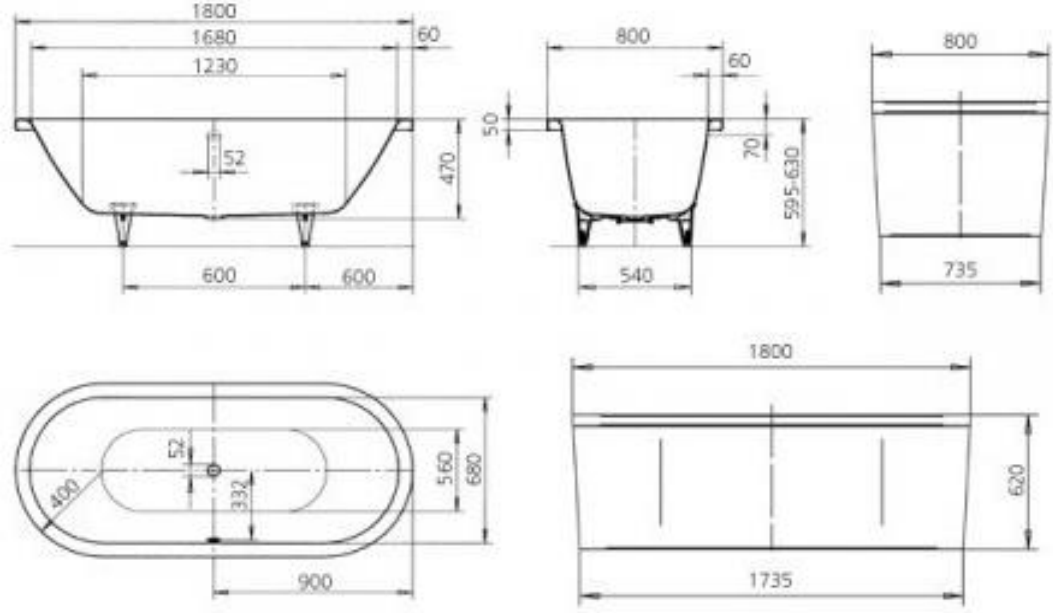

SPECIFICATION SHEET

BRAND:	KALDEWEI	Product Photo:
ORIGIN:	Germany	
SERIES:	CENTRO DUO OVAL	
PRODUCT DESCRIPTION:	128-7 Centro Duo Oval Two-seater Free-standing bath with waste at center 3.5mm steel enamel water volume: 156 L Coated Polyurethane (PUR) moulded panel	
MODEL No.	2828 2946 0727	
FINISH/COLOUR:	Oyster Grey Matt	
DIMENSIONS:	1800 x 800 x 470mm	
OPTIONAL MATCHING PARTS:	4504 waste and overflow with filler 4511 Comfort Select control panel 4510 external shower hose and holder *handshower not included	

Technical Informations:

REMINDER:	Please refer to the Installation Guide for proper installation. Do not use abrasive or aggressive cleaners and or contain chlorine or hydrochloric acid solution for cleaning. All information stated above are solely for reference only, and should be based on the actual submission sample. Dimensions and specifications are subject to change without prior notice.