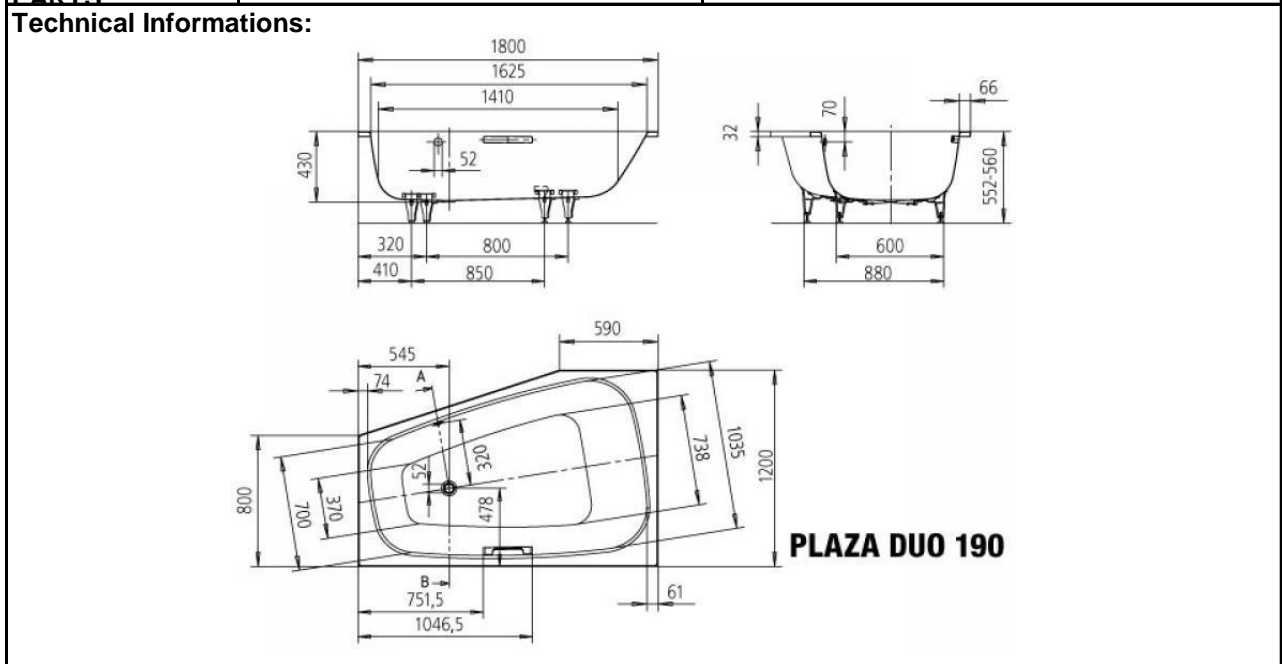

SPECIFICATION SHEET

BRAND:	KALDEWEI	Product Photo: 
ORIGIN:	Germany	
SERIES:	PLAZA DUO	
PRODUCT DESCRIPTION:	190 Plaza Duo Right Two-seater Inlay Whirlpool tub with easy clean inclusive of waste and overflow fitting 3.5mm steel enamel water volume: 273 L with Vivo Vario Plus Whirl System -6-8 side water jets -10-12 floor air jets -2-4 micro jets in the lumbar region -2 micro jets in the foot reflexology zone -rotating side water jets -individual adjustment of massage jet -touch display to operate all functions -auto discharged of residual water	
MODEL No.	2370 5199 3001	
FINISH/COLOUR:	Alpine White	
DIMENSIONS:	1800 x 1200/800 x 430mm	
OPTIONAL MATCHING PARTS:		