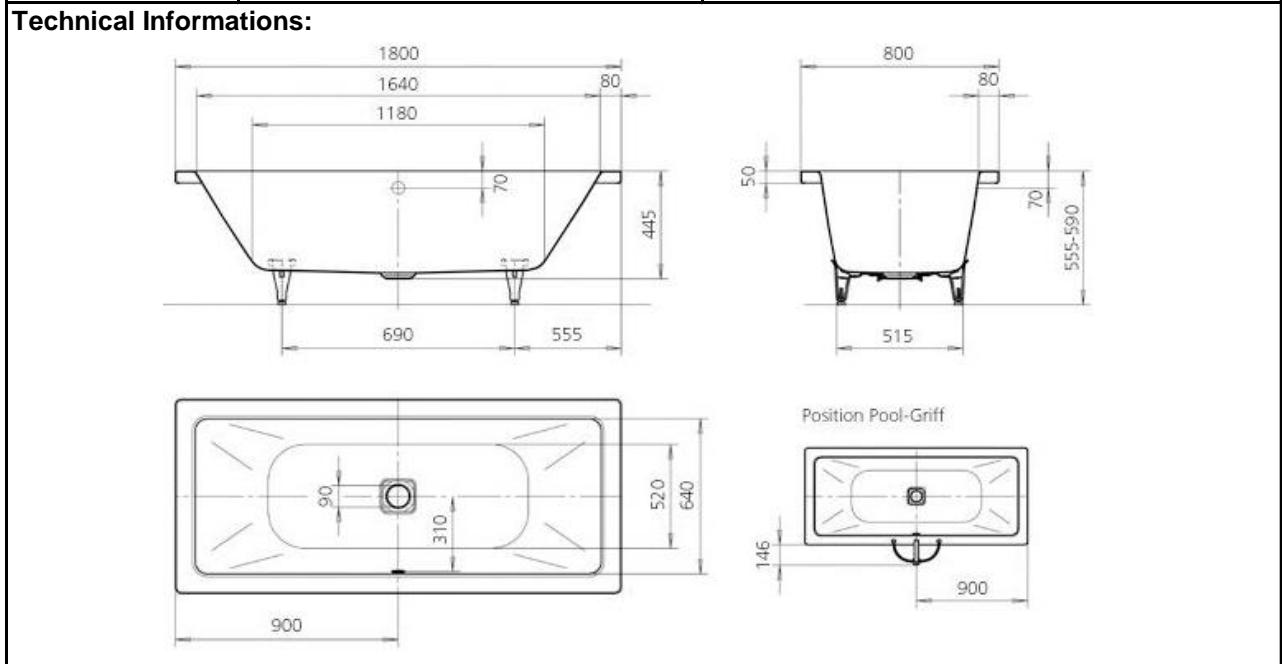

SPECIFICATION SHEET

BRAND:	KALDEWEI	Product Photo: 
ORIGIN:	Germany	
SERIES:	CONODUO	
PRODUCT DESCRIPTION:	733 Conoduo Inlay tub 3.5mm steel enamel with anti-slip and easy clean water volume: 159 L	
MODEL No.	2351 3000 3001	
FINISH/COLOUR:	Alpine white	
DIMENSIONS:	1800 x 800 x 445mm	
OPTIONAL MATCHING PARTS:	5030 allround leg set 4080 special outlet & overflow	