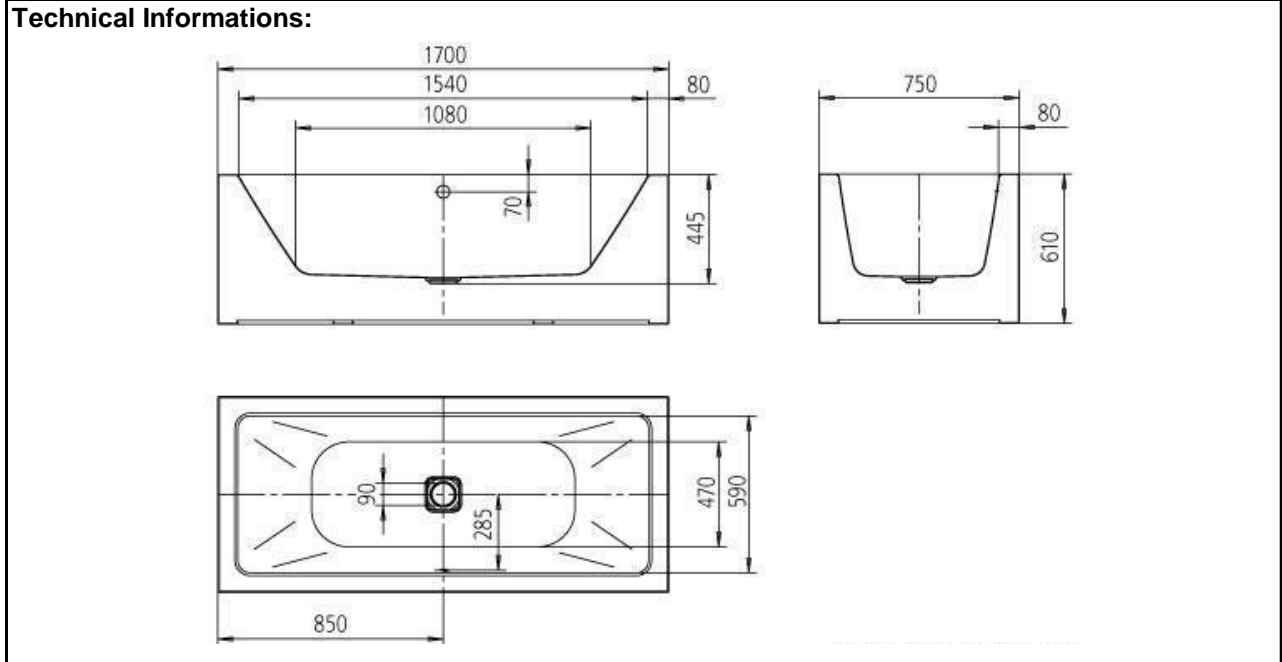

SPECIFICATION SHEET

BRAND:	KALDEWEI	Product Photo: 
ORIGIN:	Germany	
SERIES:	MEISTERSTUCKE CONODUO	
PRODUCT DESCRIPTION:	1732 Meisterstucke Conoduo Two-seater Free-standing bath with waste at center 3.5mm steel enamel with easy clean inclusive of waste and overflow fitting KA4080 water volume: 122 L Design by: Sotsass Associati	
MODEL No.	2006 4212 3001	
FINISH/COLOUR:	Alpine White	
DIMENSIONS:	1700 x 750 x 445mm	
OPTIONAL MATCHING PARTS:		