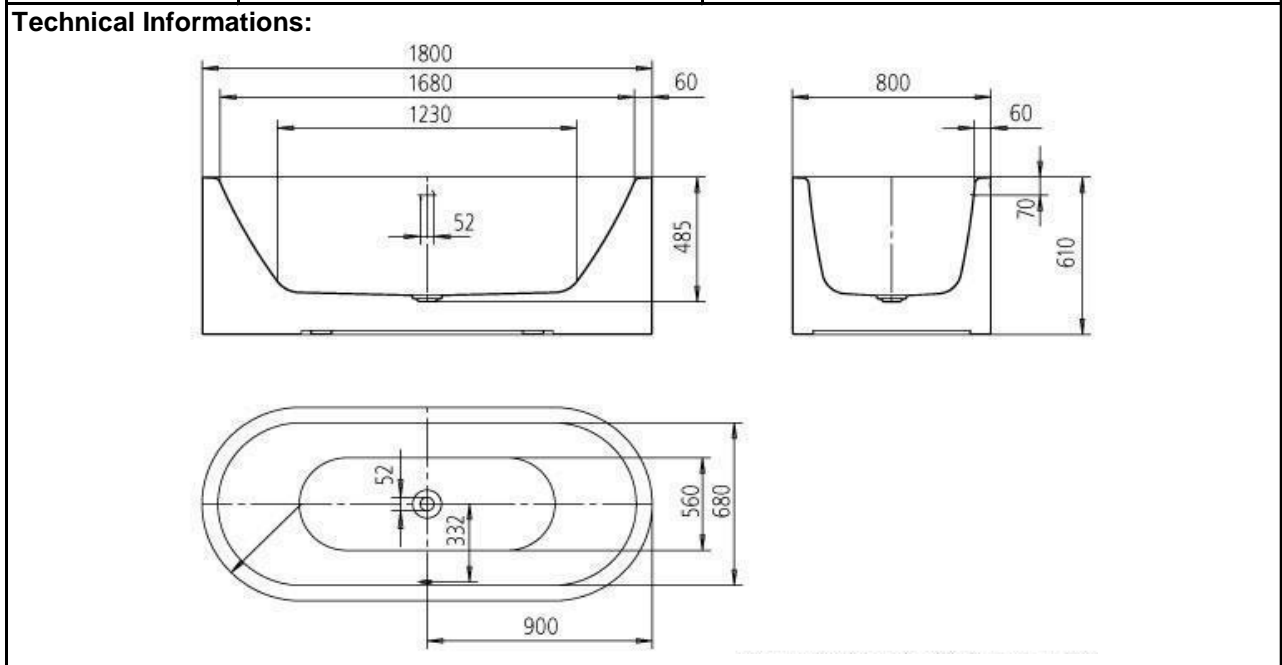

SPECIFICATION SHEET

BRAND:	KALDEWEI	Product Photo: 
ORIGIN:	Germany	
SERIES:	MEISTERSTUCKE CENTRO DUO OV	
PRODUCT DESCRIPTION:	1128 Meisterstucke Centro Duo Oval Two-seater One-piece Free-standing bath with waste at center with waste & overflow fitting KA4080 with enamelled waste and overflow knob 3.5mm steel enamel water volume: 123 L	
MODEL No.	2002 4211 3001	
FINISH/COLOUR:	Alpine White	
DIMENSIONS:	1800 x 800 x 485mm	
OPTIONAL MATCHING PARTS:		