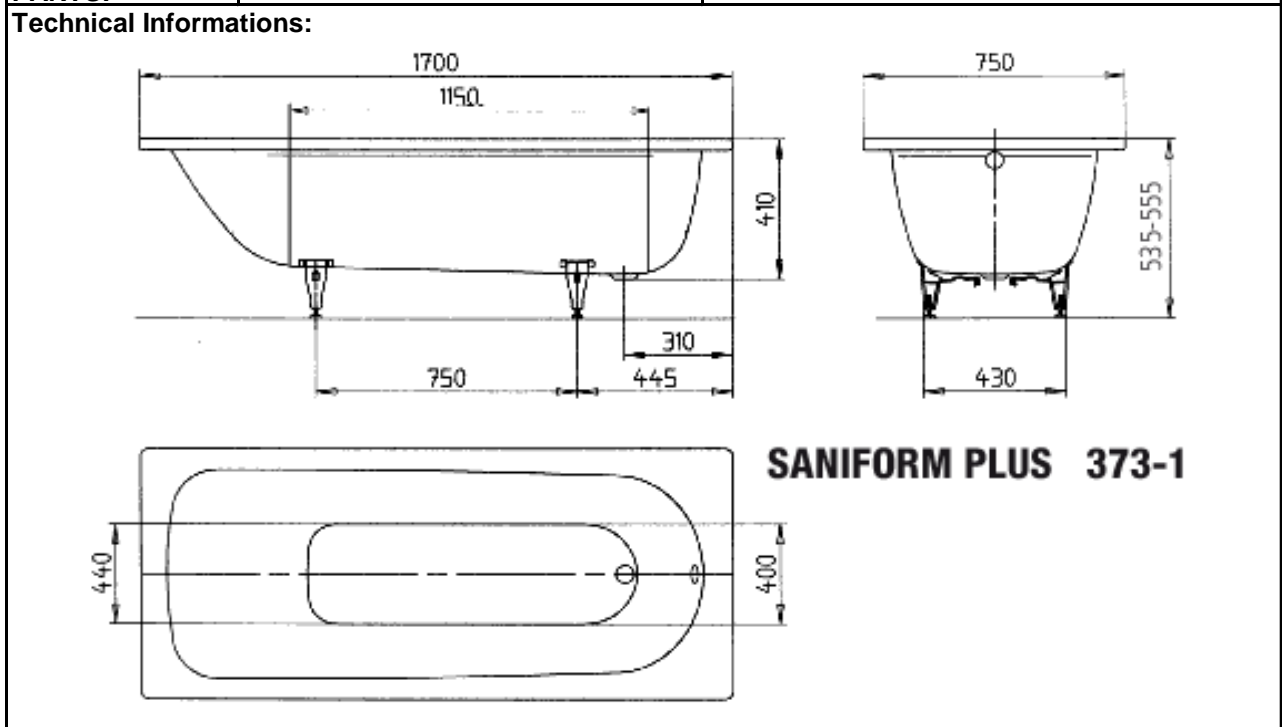

SPECIFICATION SHEET

BRAND:	KALDEWEI	Product Photo: 
ORIGIN:	Germany	
SERIES:	SANIFORM PLUS	
PRODUCT DESCRIPTION:	373-1S RH Saniform Plus (right hand) 373-1S LH Saniform Plus (left hand) One-seater Inlay set bath with waste at foot end and easy clean inclusive of waste and overflow fitting 3.5mm steel enamel water volume: 123 L with Vivo Aqua Eco System -6 water jets -individual adjustment of massage jet -pneumatic push button control -water level sensor	
MODEL No.	1126 6379 3001 (right hand) 1126 5404 3001 (left hand)	
FINISH/COLOUR:	Alpine White	
DIMENSIONS:	1700 x 750 x 410mm	
OPTIONAL MATCHING PARTS:		