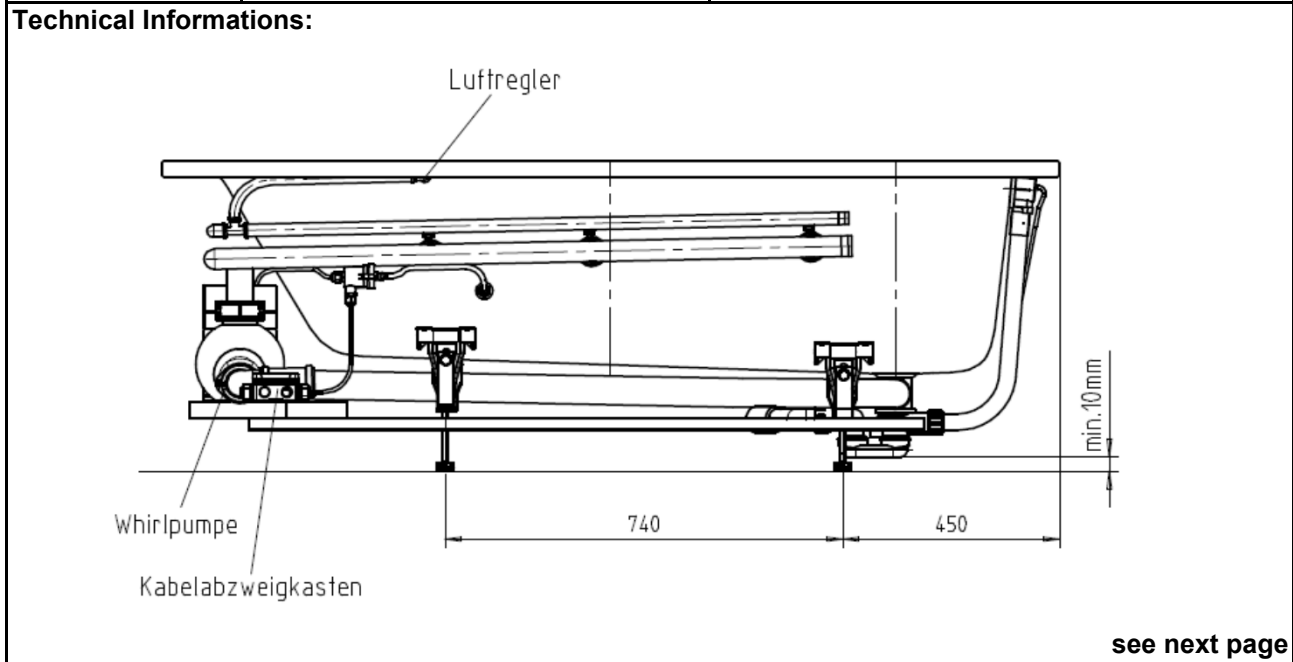

## SPECIFICATION SHEET

<b>BRAND:</b>	<b>KALDEWEI</b>	<b>Product Photo:</b>  <p style="text-align: center;">RIGHT HAND VERSION</p>  <p style="text-align: center;">LEFT HAND VERSION</p>
<b>ORIGIN:</b>	Germany	
<b>SERIES:</b>	<b>CAYONO</b>	
<b>PRODUCT DESCRIPTION:</b>	Single seat inlay whirlpool tub 3.5 mm steel enamel With easy-clean finish Inclusive of waste and overflow fitting Water volume: 123 liters With Vivo Aqua Eco system -6 water jets -individual adjustment of massage jet -pneumatic push button control -water level sensor	
<b>MODEL No.</b>	2750 6397 3001 (right hand version)	
	2750 6797 3001 (left hand version)	
<b>FINISH/COLOUR:</b>	Alpine white	
<b>DIMENSIONS:</b>	1700 x 750 x 410mm	
<b>OPTIONAL MATCHING PARTS:</b>		