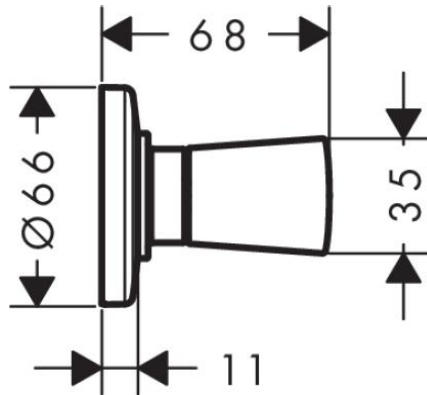

SPECIFICATION SHEET - fittings

BRAND:	hansgrohe	Product Photo: 
ORIGIN:	Germany	
SERIES:	Logis	
PRODUCT DESCRIPTION:	Finish set for wall concealed Shut-off valve • matching concealed basin set 15973180 OR 15974180 OR 15970180	
MODEL No.	71970 000	
FINISH/COLOUR:	Chrome-plated	
DIMENSIONS:	front plate Ø66mm thickness from wall 68mm	
OPTIONAL MATCHING PARTS:	Basic concealed part Shut-off valve 15973180 ½" flow rate 80 l/min., OR 15974180 ½" flow rate 40 l/min., OR 15970180 ¾" flow rate 130 l/min.	

Technical Informations:

Optional concealed part must be ordered, refer to related Specification Sheet 15973180 - ½" OR 15974180 - ½"

OR

Optional concealed part 15970180 - ¾" must be ordered. refer to related Specification Sheet