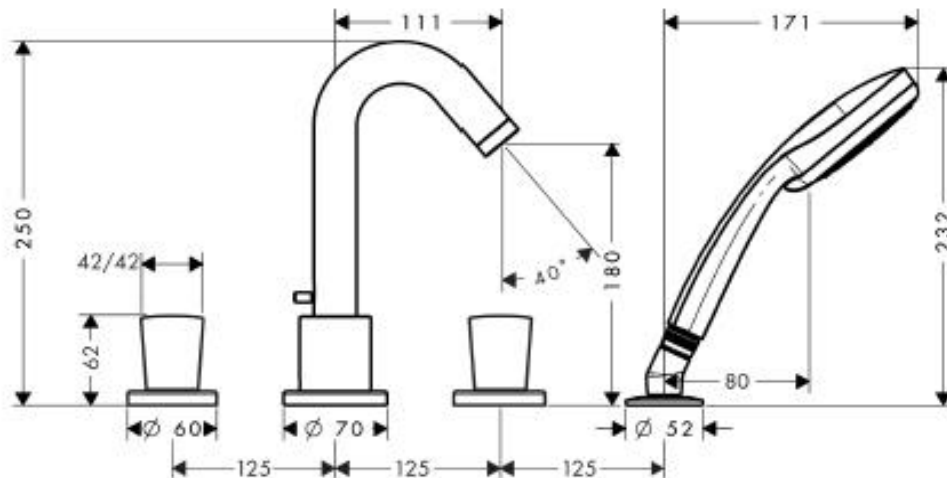

SPECIFICATION SHEET - fittings

BRAND:	hansgrohe	Product Photo:
ORIGIN:	Germany	
SERIES:	Logis	
PRODUCT DESCRIPTION:	Finish set for 2-handle 4-hole rim mounted bath/shower mixer • with Croma 100 Vario handshower and integrated shower support • high C-spout with automatic diverter • matching basic set 13244180 • flow rate: 22 l/min at 3 bars (45 psi) • flow pressure 1~5 bars (15~70 psi)	
MODEL No.	71314 000	
FINISH/COLOUR:	Chrome-plated	
DIMENSIONS:	250mm Height 111mm spout projection	
OPTIONAL MATCHING PARTS:	13244180 basic set for rim mounted 4-hole bath mixer 2x angle valve 1/2"x1/2" (no nuts) 2x flexible supply hose 1/2"x1/2"x90cm	

Technical Informations:

REMINDER:	Pipe flushing must be done before faucets are installed. Failure to do so voids the warranty. Do not use cleaners containing abrasive cleansers, ammonia, bleach, acids, waxes, alcohol, solvents or other products not recommended for chrome. All information is for reference only, installation shall always be based on the actual product delivered.