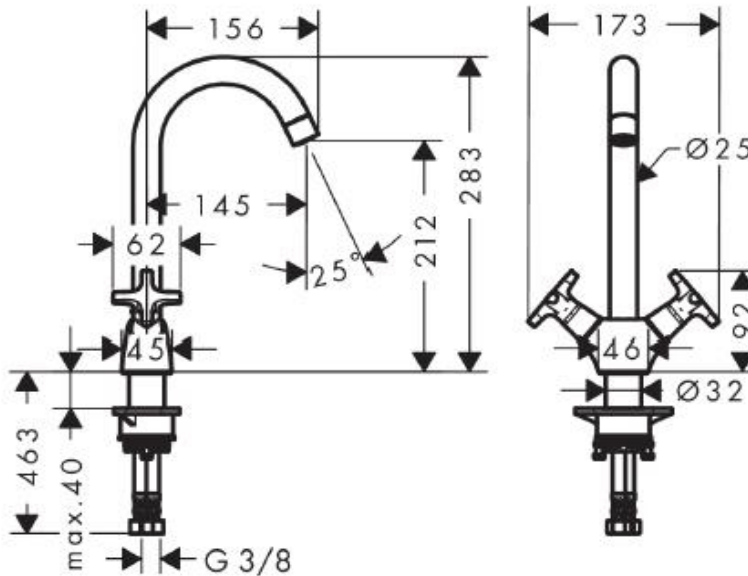

SPECIFICATION SHEET - fittings

BRAND:	hansgrohe	Product Photo:
ORIGIN:	Germany	
SERIES:	Logis Classic	
PRODUCT DESCRIPTION:	Single hole 2-handle kitchen mixer • with swivel C-spout 3 steps 110°, 150°, 360° • normal spray • flow rate: 12 l/min at 3 bars (45 psi) • flow pressure 1~5 bars (15~70 psi)	
MODEL No.	71285 000	
FINISH/COLOUR:	Chrome-plated	
DIMENSIONS:	283mm Height 145mm spout projection	
OPTIONAL MATCHING PARTS:	2x angle valve ½"x10mm (no nuts)	

Technical Informations: Suitable for continous flow water heater

REMINDER:	Pipe flushing must be done before faucets are installed. Failure to do so voids the warranty.
	Do not use cleaners containing abrasive cleansers, ammonia, bleach, acids, waxes, alcohol, solvents or other products not recommended for chrome.
	All information is for reference only, installation shall always be based on the actual product delivered.