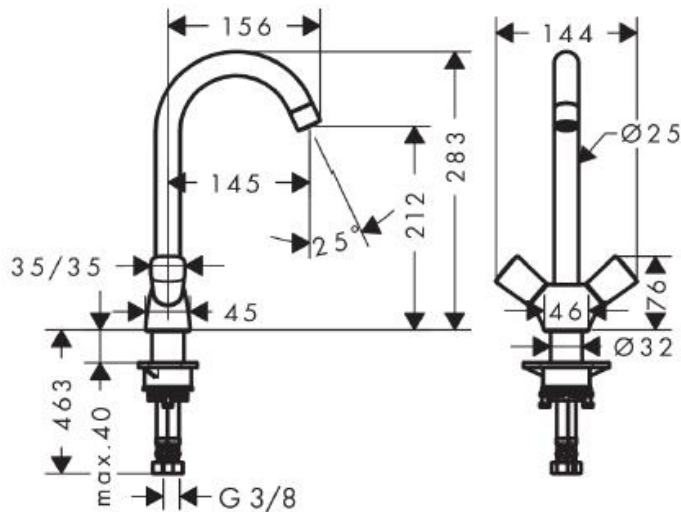

SPECIFICATION SHEET - fittings

BRAND:	hansgrohe	Product Photo:
ORIGIN:	Germany	
SERIES:	Logis	
PRODUCT DESCRIPTION:	Single hole 2-handle kitchen mixer • with swivel C-spout 3 steps 110° • normal spray • flow rate: 12 l/min at 3 bars (45 psi) • flow pressure 1~5 bars (15~70 psi)	
MODEL No.	71280 000	
FINISH/COLOUR:	Chrome-plated	
DIMENSIONS:	283mm Height 145mm spout projection	
OPTIONAL MATCHING PARTS:	2x angle valve 1/2"x10mm (no nuts)	

Technical Informations: Suitable for continous flow water heater

REMINDER:	Standard procedure of flushing pipe line must be done before connecting to the faucet/mixer, fail to do so may void the warranty.
	Do not use abrasive or aggressive cleaners and or contain chlorine or hydrochloric acid solution for cleaning.
	All information stated above are solely for reference only, and should be based on the actual submission sample. Dimensions and specifications are subject to change without prior notice.