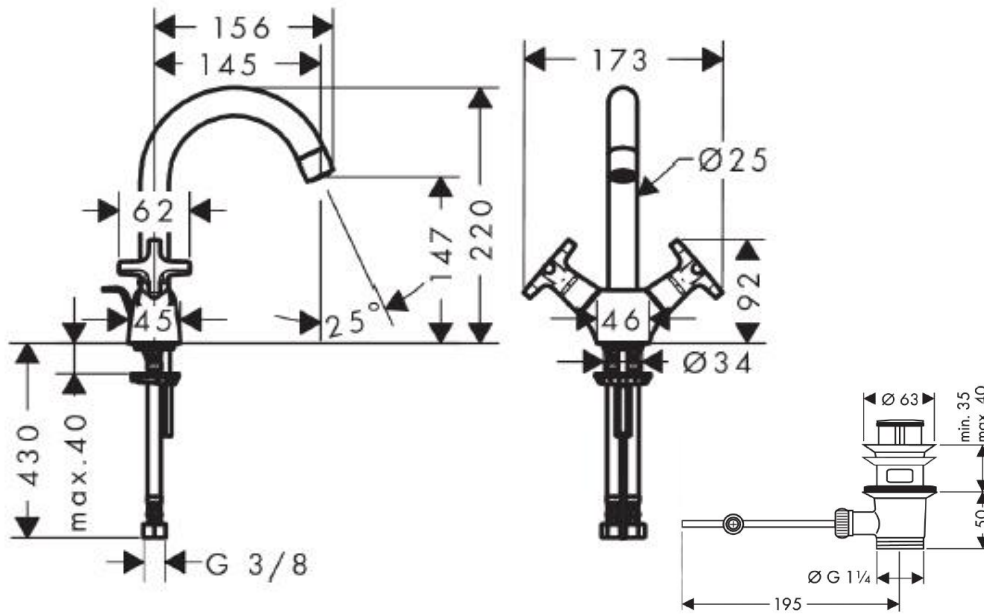

SPECIFICATION SHEET - fittings

BRAND:	hansgrohe	Product Photo:
ORIGIN:	Germany	
SERIES:	Logis Classic	
PRODUCT DESCRIPTION:	single hole 2-handle basin mixer • with pop-up waste set G 1 ¼" • swivel spout range 120° • ComfortZone 150 • normal spray • flow rate: 5 l/min at 3 bars (45 psi) • flow pressure 1~5 bars (15~70 psi)	
MODEL No.	71270 000	
FINISH/COLOUR:	Chrome-plated	
DIMENSIONS:	220mm Height 145mm spout projection	
OPTIONAL MATCHING PARTS:	2x angle valve ½"x10mm (no nuts) 1x basin waste trap 1¼"	

Technical Informations: Suitable for continous flow water heater

REMINDER:	Pipe flushing must be done before faucets are installed. Failure to do so voids the warranty. Do not use cleaners containing abrasive cleansers, ammonia, bleach, acids, waxes, alcohol, solvents or other products not recommended for chrome. All information is for reference only, installation shall always be based on the actual product delivered.