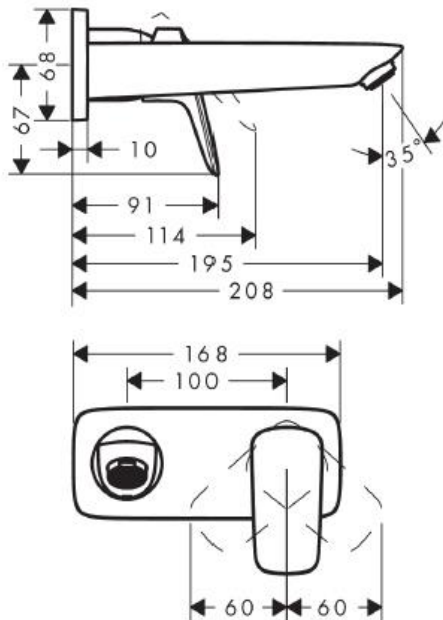

SPECIFICATION SHEET - fittings

BRAND:	hansgrohe	Product Photo:
ORIGIN:	Germany	
SERIES:	Logis	
PRODUCT DESCRIPTION:	Wall-mounted concealed single lever basin mixer • normal spray • matching concealed part 13622180 • flow rate: 5 l/min at 3 bars (45 psi) • flow pressure 1~5 bars (15~70 psi)	
MODEL No.	71220 000	
FINISH/COLOUR:	Chrome-plated	
DIMENSIONS:	68mm wall plate Height 195mm spout projection	
OPTIONAL MATCHING PARTS:	13622 180 concealed part Push-open pop-up waste set G 1 ¼" 1x basin waste trap 1¼"	

Technical Informations: Suitable for continous flow water heater

Optional concealed part 13622180 must be required, refer to related Specification Sheet.

REMINDER:	Pipe flushing must be done before faucets are installed. Failure to do so voids the warranty. Do not use cleaners containing abrasive cleansers, ammonia, bleach, acids, waxes, alcohol, solvents or other products not recommended for chrome. All information is for reference only, installation shall always be based on the actual product delivered.