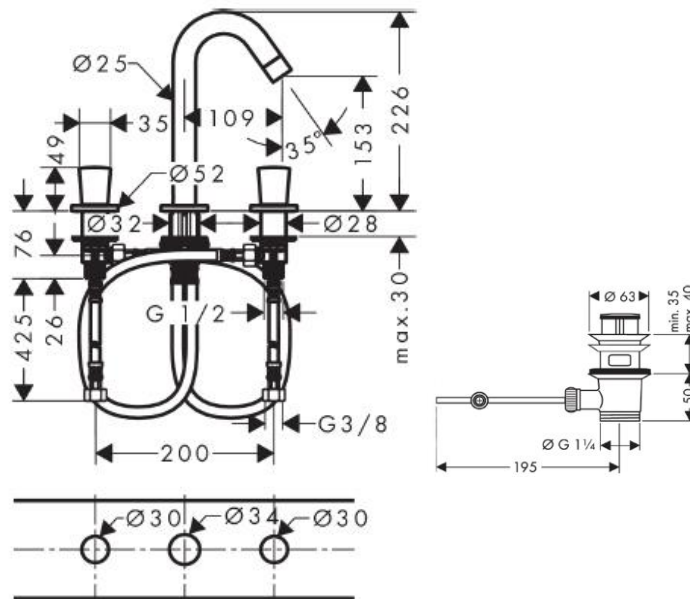

SPECIFICATION SHEET - fittings

BRAND:	hansgrohe	Product Photo:
ORIGIN:	Germany	
SERIES:	Logis	
PRODUCT DESCRIPTION:	3-hole widespread basin mixer 150 • with fixed C-spout • with pop-up waste G 1 1/4" • ComfortZone 150 • normal spray • flow rate: 5 l/min at 3 bars (45 psi) • flow pressure 1~5 bars (15~70 psi)	
MODEL No.	71133 000	
FINISH/COLOUR:	Chrome-plated	
DIMENSIONS:	226mm Height 109mm spout projection	
OPTIONAL MATCHING PARTS:	2x angle valve 1/2"x10mm (no nuts) 1x basin waste trap 1 1/4"	

Technical Informations: Suitable for continous flow water heater

REMINDER:	Pipe flushing must be done before faucets are installed. Failure to do so voids the warranty. Do not use cleaners containing abrasive cleansers, ammonia, bleach, acids, waxes, alcohol, solvents or other products not recommended for chrome. All information is for reference only, installation shall always be based on the actual product delivered.