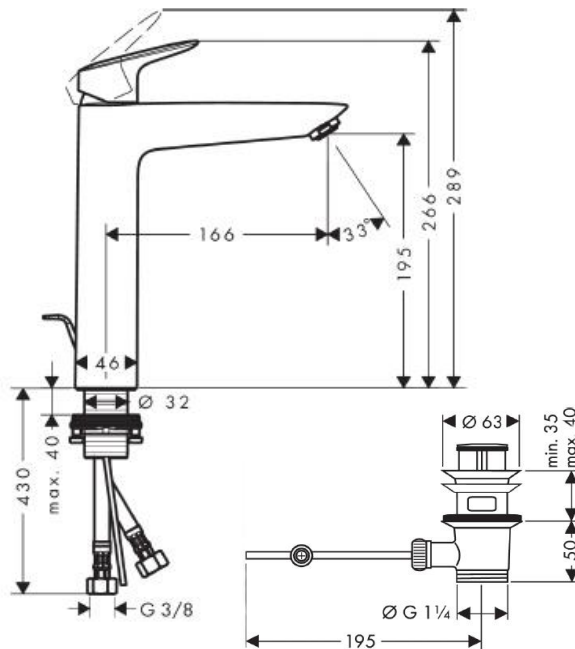

SPECIFICATION SHEET - fittings

BRAND:	hansgrohe	Product Photo:
ORIGIN:	Germany	
SERIES:	Logis	
PRODUCT DESCRIPTION:	Tall Single lever basin mixer 190 • with pop-up waste set G 1 ¼" • ComfortZone 190 • normal spray • flow rate: 5 l/min at 3 bars (45 psi) • flow pressure 1~5 bars (15~70 psi)	
MODEL No.	71090 000	
FINISH/COLOUR:	Chrome-plated	
DIMENSIONS:	289mm Height 166mm spout projection	
OPTIONAL MATCHING PARTS:	2x angle valve ½"x10mm (no nuts) 1x basin waste trap 1¼"	

Technical Informations: Suitable for continous flow water heater

REMINDER:	Pipe flushing must be done before faucets are installed. Failure to do so voids the warranty. Do not use cleaners containing abrasive cleansers, ammonia, bleach, acids, waxes, alcohol, solvents or other products not recommended for chrome. All information is for reference only, installation shall always be based on the actual product delivered.