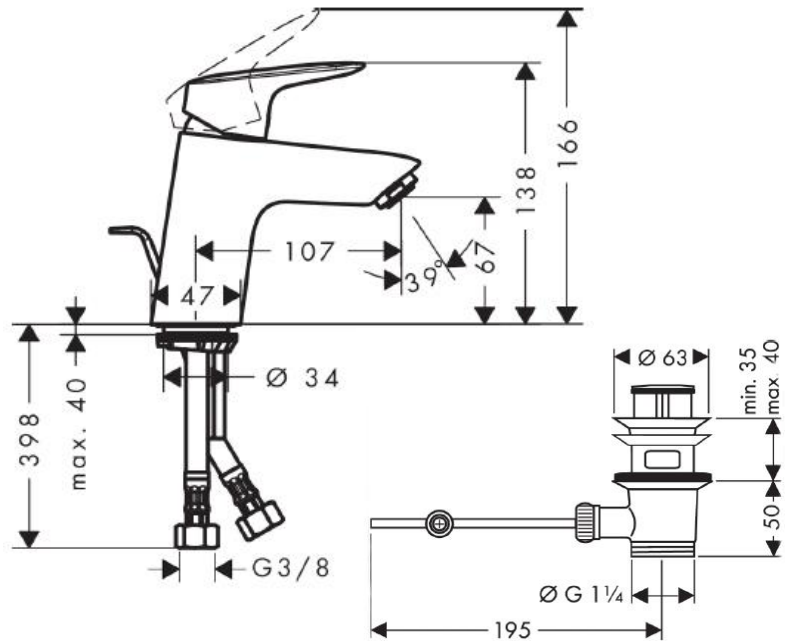

SPECIFICATION SHEET - fittings

BRAND:	hansgrohe
ORIGIN:	Germany
SERIES:	Logis
PRODUCT DESCRIPTION:	Single lever basin mixer 70 • with pop-up waste set G 1 ¼" • ComfortZone 70 • normal spray • flow rate: 5 l/min at 3 bars (45 psi) • flow pressure 1~5 bars (15~70 psi)
MODEL No.	71072 000
FINISH/COLOUR:	Chrome-plated
DIMENSIONS:	166mm Height 107mm spout projection
OPTIONAL MATCHING PARTS:	2x angle valve ½"x10mm (no nuts) 1x basin waste trap 1¼"

Product Photo:

① with flow limiter
② without flow limiter

Technical Informations: Suitable for continous flow water heater

REMINDER: Pipe flushing must be done before faucets are installed. Failure to do so voids the warranty.
 Do not use cleaners containing abrasive cleansers, ammonia, bleach, acids, waxes, alcohol, solvents or other products not recommended for chrome.
 All information is for reference only, installation shall always be based on the actual product delivered.