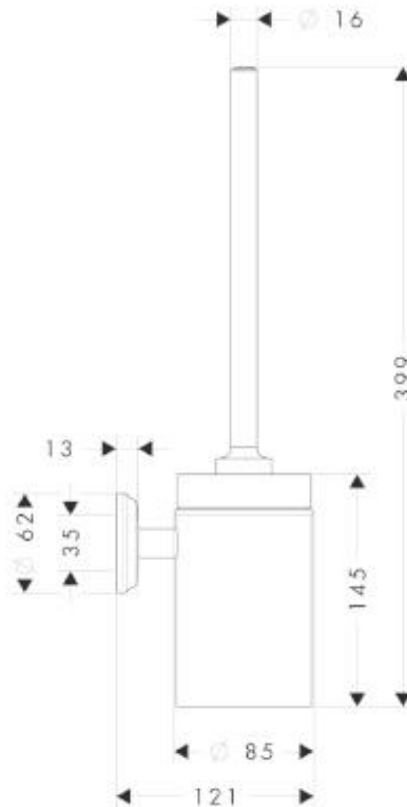

SPECIFICATION SHEET - accessories

BRAND:	hansgrohe	Product Photo:
ORIGIN:	Germany	
SERIES:	Logis Classic	
PRODUCT DESCRIPTION:	Toilet Brush holder with wall bracket	
MODEL No.	41632 000	
FINISH/COLOUR:	Chrome-plated	
DIMENSIONS:		
OPTIONAL MATCHING PARTS:		

Technical Informations:

REMINDER:	Do not use cleaners containing abrasive cleansers, ammonia, bleach, acids, waxes, alcohol, solvents or other products not recommended for chrome.
	All information is for reference only, installation shall always be based on the actual product delivered.