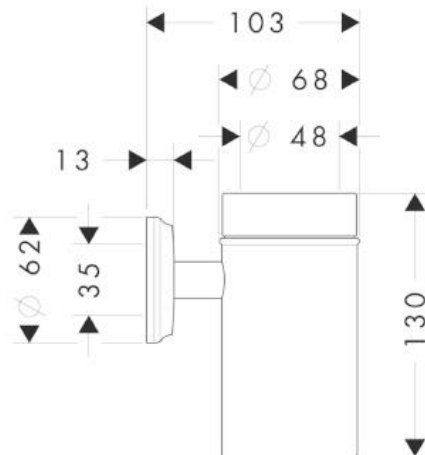

SPECIFICATION SHEET - accessories

BRAND:	hansgrohe	Product Photo:
ORIGIN:	Germany	
SERIES:	Logis Classic	
PRODUCT DESCRIPTION:	Tumbler with wall bracket	
MODEL No.	41618 000	
FINISH/COLOUR:	Chrome-plated	
DIMENSIONS:	130mm H x 103mm projection	
OPTIONAL MATCHING PARTS:		

Technical Informations:

REMINDER:	Do not use cleaners containing abrasive cleansers, ammonia, bleach, acids, waxes, alcohol, solvents or other products not recommended for chrome.
	All information is for reference only, installation shall always be based on the actual product delivered.