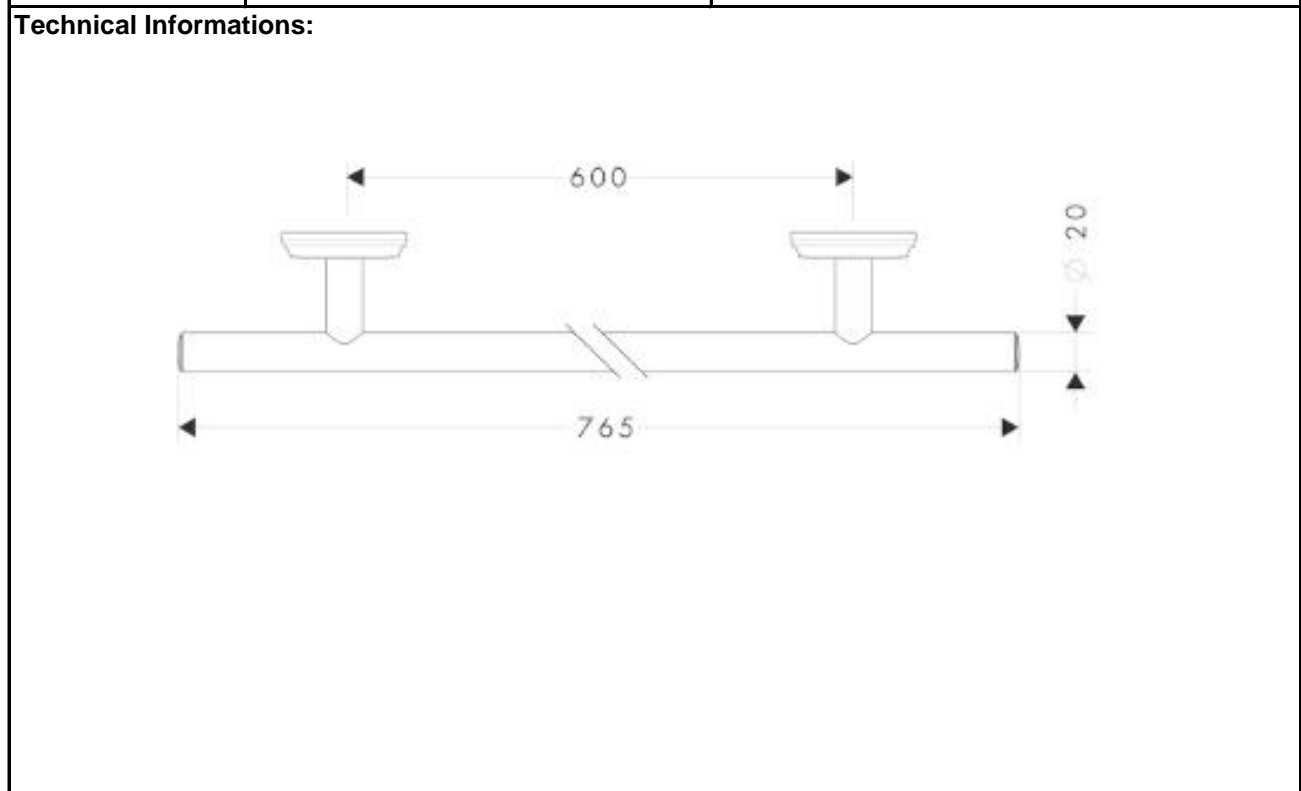

SPECIFICATION SHEET - accessories

BRAND:	hansgrohe	Product Photo: 
ORIGIN:	Germany	
SERIES:	Logis Classic	
PRODUCT DESCRIPTION:	Towel Bar 60cm	
MODEL No.	41616 000	
FINISH/COLOUR:	Chrome-plated	
DIMENSIONS:	765mm towel bar length	
OPTIONAL MATCHING PARTS:		