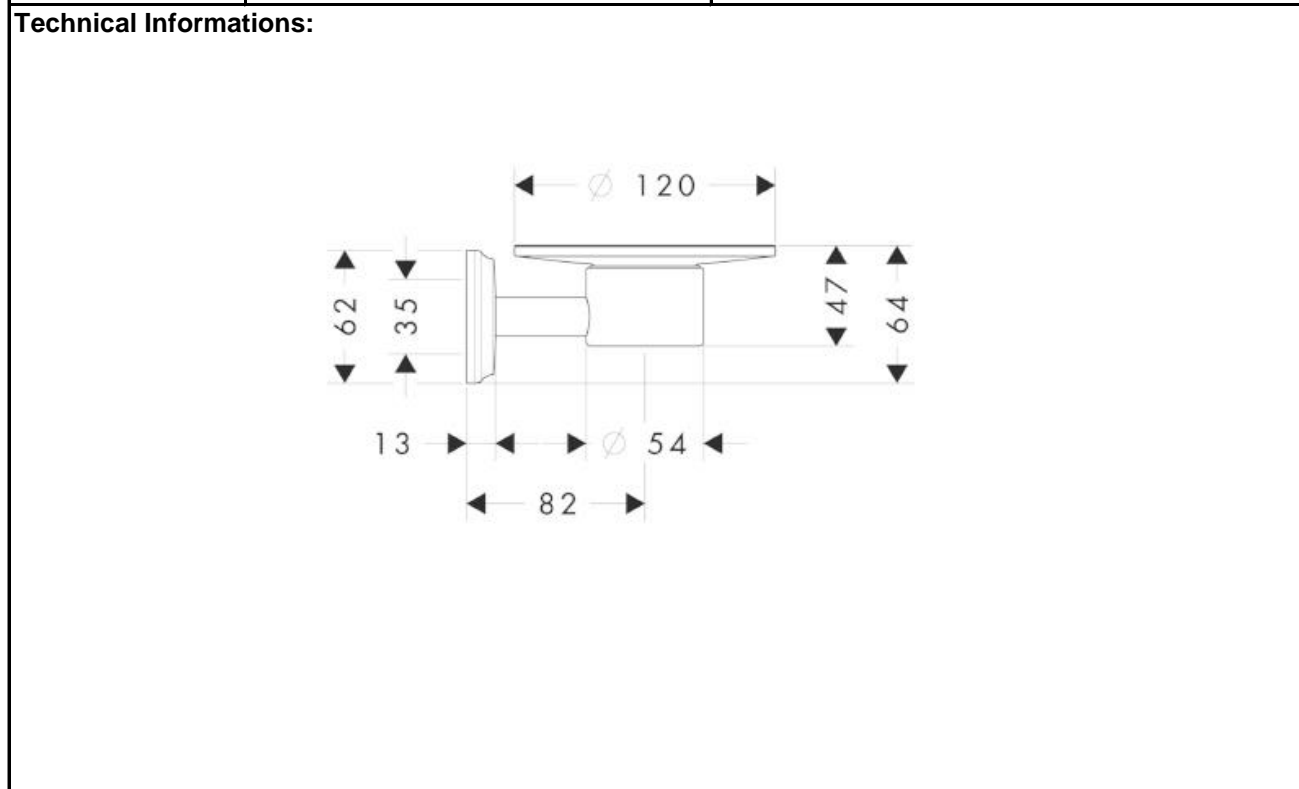

## SPECIFICATION SHEET - accessories

<b>BRAND:</b>	<b>hansgrohe</b>	<b>Product Photo:</b>  
<b>ORIGIN:</b>	Germany	
<b>SERIES:</b>	<b>Logis Classic</b>	
<b>PRODUCT DESCRIPTION:</b>	Soap dish with wall bracket	
<b>MODEL No.</b>	41615 000	
<b>FINISH/COLOUR:</b>	Chrome-plated	
<b>DIMENSIONS:</b>	Ø120mm soap dish	
<b>OPTIONAL MATCHING PARTS:</b>		