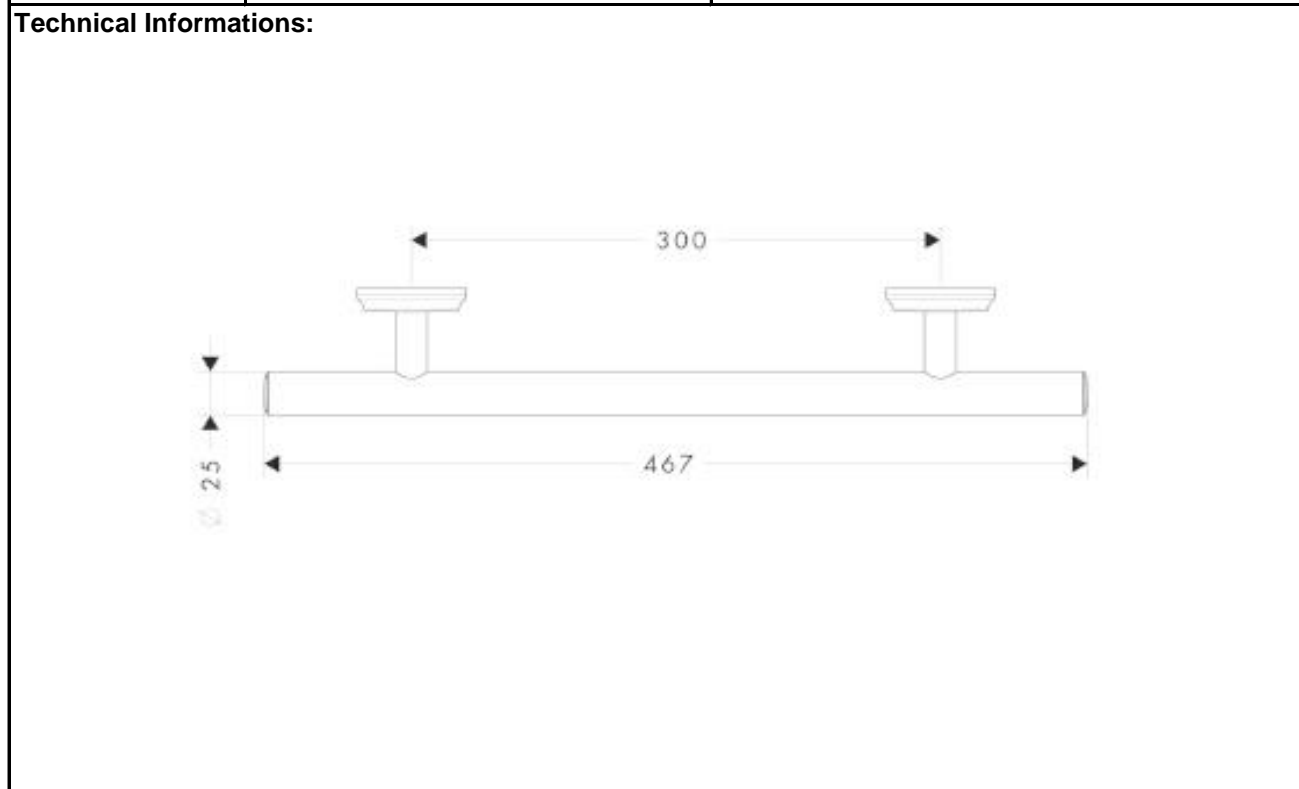

SPECIFICATION SHEET - accessories

BRAND:	hansgrohe	Product Photo: 
ORIGIN:	Germany	
SERIES:	Logis Classic	
PRODUCT DESCRIPTION:	Grab bar 45cm	
MODEL No.	41613 000	
FINISH/COLOUR:	Chrome-plated	
DIMENSIONS:	447mm grab bar length	
OPTIONAL MATCHING PARTS:		