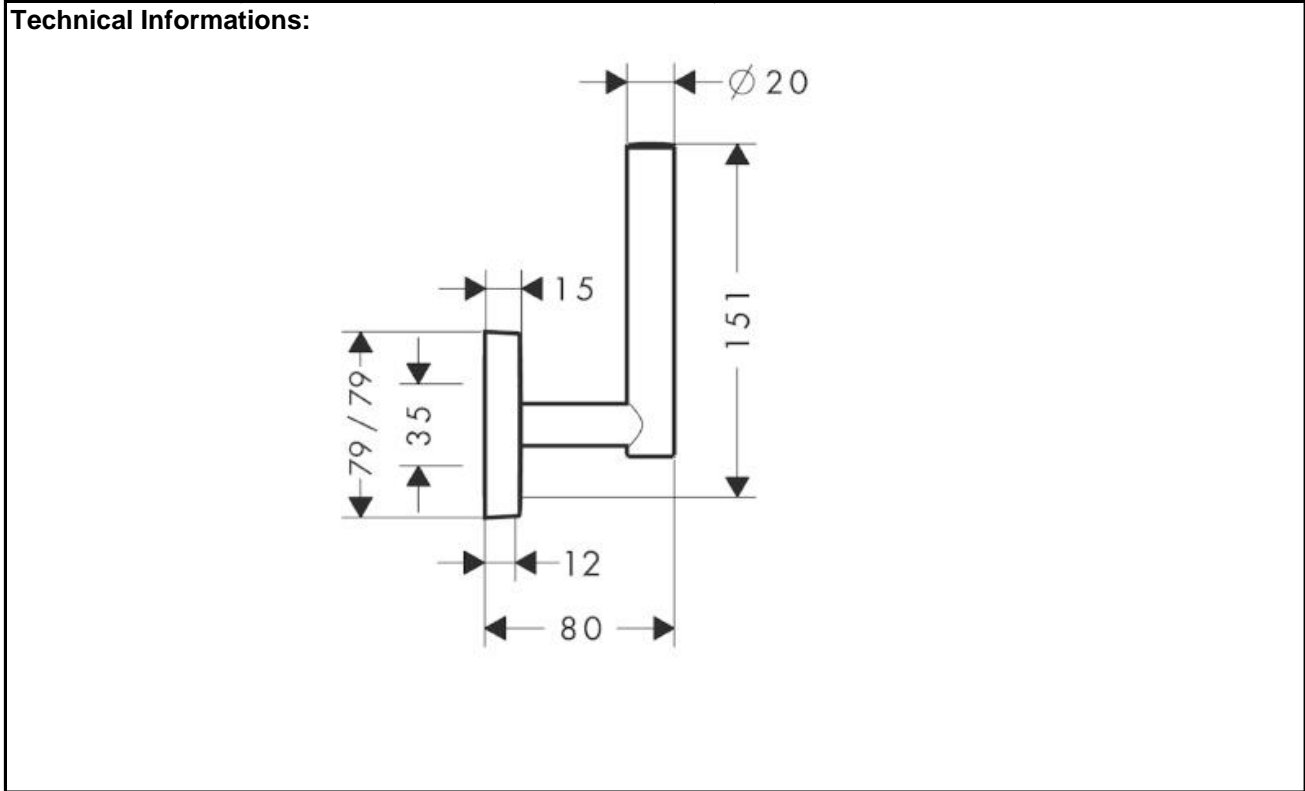

SPECIFICATION SHEET - accessories

BRAND:	hansgrohe	Product Photo: 
ORIGIN:	Germany	
SERIES:	PuraVida	
PRODUCT DESCRIPTION:	Wall mounted spare roll toilet paper holder	
MODEL No.	41518 000	
FINISH/COLOUR:	Chrome-plated	
DIMENSIONS:	151 H x 80mm wall projection	
OPTIONAL MATCHING PARTS:		