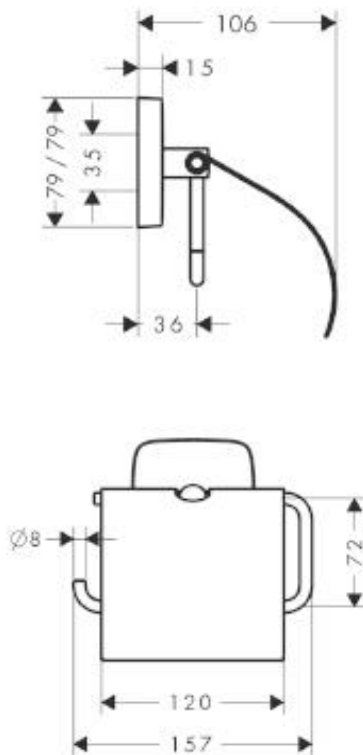

SPECIFICATION SHEET - accessories

BRAND:	hangrohe	Product Photo:
ORIGIN:	Germany	
SERIES:	PuraVida	
PRODUCT DESCRIPTION:	Wall mounted roll toilet paper holder	
MODEL No.	41508 000	
FINISH/COLOUR:	Chrome-plated	
DIMENSIONS:	137 W x 106mm wall projection	
OPTIONAL MATCHING PARTS:		

Technical Informations:

REMINDER:	Do not use cleaners containing abrasive cleansers, ammonia, bleach, acids, waxes, alcohol, solvents or other products not recommended for chrome.
	All information is for reference only, installation shall always be based on the actual product delivered.