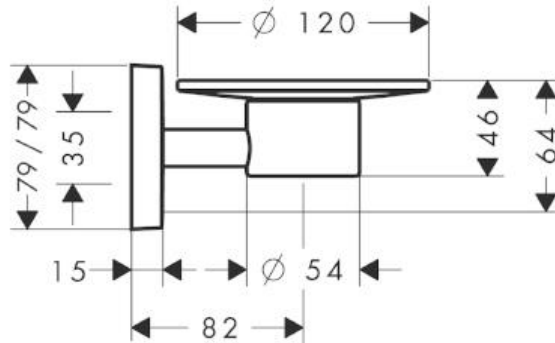

SPECIFICATION SHEET - accessories

BRAND:	hansgrohe	Product Photo:
ORIGIN:	Germany	
SERIES:	PuraVida	
PRODUCT DESCRIPTION:	Wall mounted soap dish with holder	
MODEL No.	41502 000	
FINISH/COLOUR:	Chrome-plated	
DIMENSIONS:	Ø120mm soap dish 64mm H., wall projection 142mm	
OPTIONAL MATCHING PARTS:		

Technical Informations:

REMINDER: Do not use cleaners containing abrasive cleansers, ammonia, bleach, acids, waxes, alcohol, solvents or other products not recommended for chrome.
All information is for reference only, installation shall always be based on the actual product delivered.