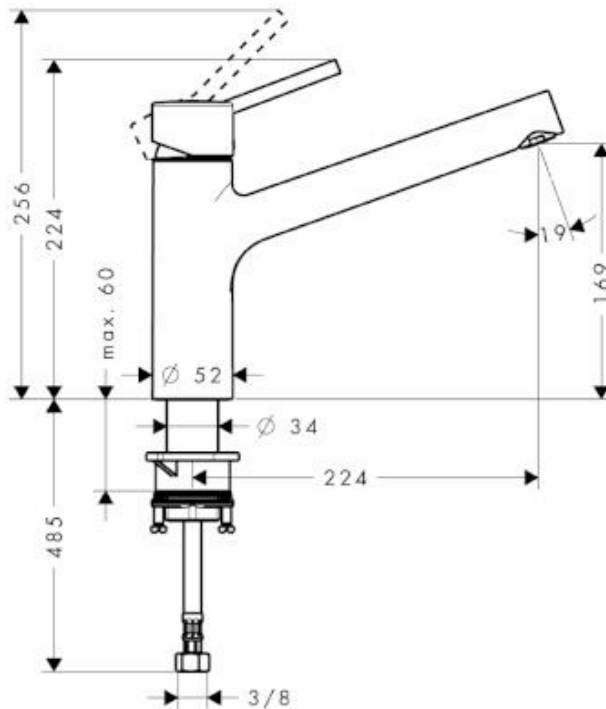

SPECIFICATION SHEET - fittings

BRAND:	hansgrohe	Product Photo:
ORIGIN:	Germany	
SERIES:	Talis S	
PRODUCT DESCRIPTION:	Single lever kitchen mixer • swivel range 150° • normal spray • flow rate: 16 l/min at 3 bars (45 psi) • flow pressure 1~5 bars (15~70 psi)	
MODEL No.	32851 000	
FINISH/COLOUR:	Chrome-plated	
DIMENSIONS:	256mm height 224mm spout projection	
OPTIONAL MATCHING PARTS:	2x angle valve ½"x10mm (no nuts)	

Technical Informations: Suitable for continous flow water heaters

REMINDER:	Pipe flushing must be done before faucets are installed. Failure to do so voids the warranty. Do not use cleaners containing abrasive cleansers, ammonia, bleach, acids, waxes, alcohol, solvents or other products not recommended for chrome. All information is for reference only, installation shall always be based on the actual product delivered.