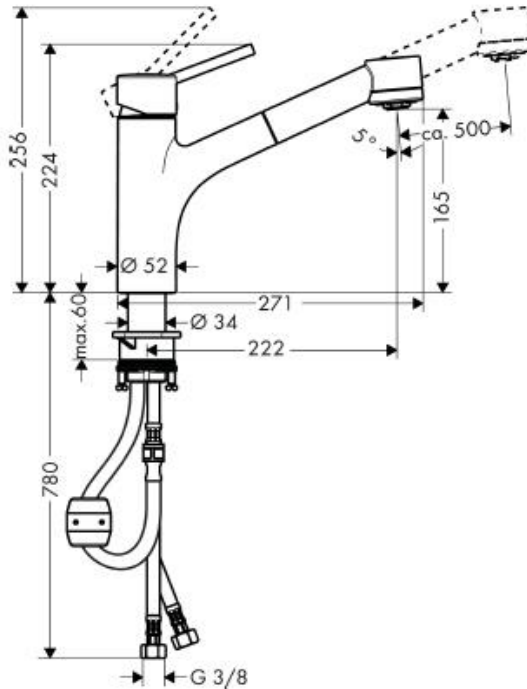

SPECIFICATION SHEET - fittings

BRAND:	hansgrohe	Product Photo:
ORIGIN:	Germany	
SERIES:	Talis S	
PRODUCT DESCRIPTION:	Single lever kitchen mixer • with pull-out spray • swivel range 150° • normal and spray jet • flow rate: 10 l/min at 3 bars (45 psi) • flow pressure 1~5 bars (15~70 psi)	
MODEL No.	32841 000	
FINISH/COLOUR:	Chrome-plated	
DIMENSIONS:	232mm spout projection	
OPTIONAL MATCHING PARTS:	2x angle valve ½"x10mm (no nuts)	

Technical Informations: Suitable for continous flow water heaters

REMINDER:	Pipe flushing must be done before faucets are installed. Failure to do so voids the warranty. Do not use cleaners containing abrasive cleansers, ammonia, bleach, acids, waxes, alcohol, solvents or other products not recommended for chrome. All information is for reference only, installation shall always be based on the actual product delivered.