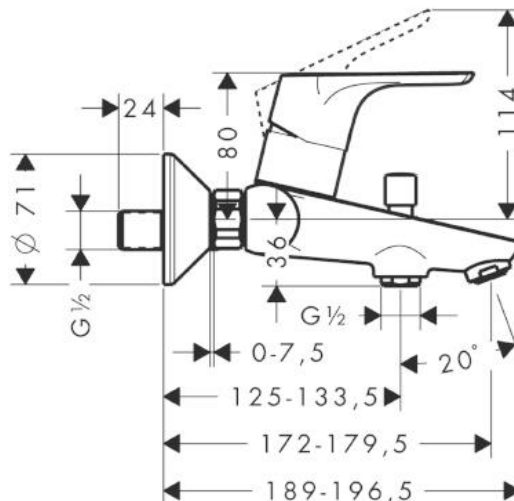

SPECIFICATION SHEET - fittings

BRAND:	hansgrohe	Product Photo:
ORIGIN:	Germany	
SERIES:	Focus E2	
PRODUCT DESCRIPTION:	Wall-mounted exposed single lever bath/shower mixer • centre distance 150±12mm • normal spray • automatic diverter • flow rate: 22 l/min at 3 bars (45 psi) • flow pressure 1~5 bars (15~70 psi)	
MODEL No.	31940 000	
FINISH/COLOUR:	Chrome-plated / white-chrome	
DIMENSIONS:	172mm spout projection	
OPTIONAL MATCHING PARTS:	shower set with flexible hose	

Technical Informations: Suitable for continous flow water heater

REMINDER:	Pipe flushing must be done before faucets are installed. Failure to do so voids the warranty.
	Do not use cleaners containing abrasive cleansers, ammonia, bleach, acids, waxes, alcohol, solvents or other products not recommended for chrome.
	All information is for reference only, installation shall always be based on the actual product delivered.