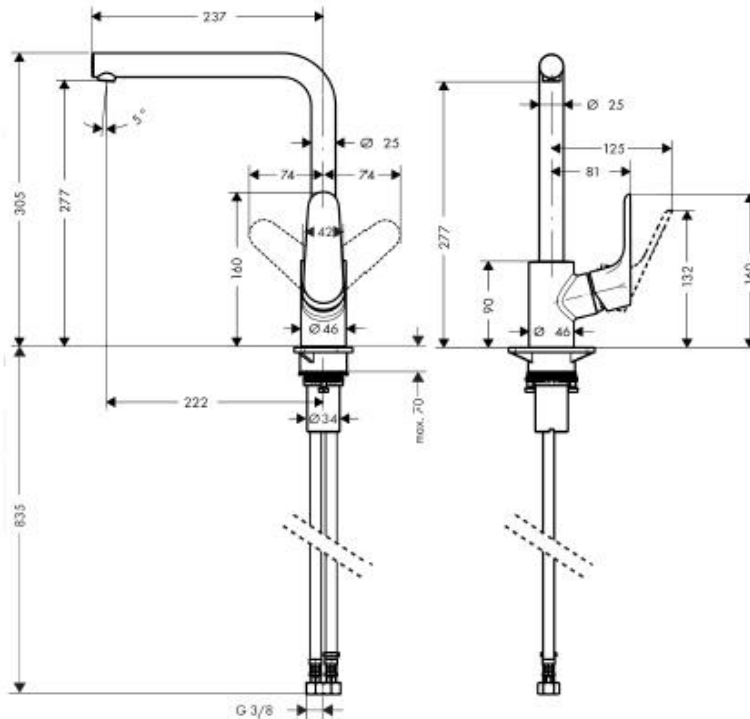

SPECIFICATION SHEET - fittings

BRAND:	hansgrohe	Product Photo:
ORIGIN:	Germany	
SERIES:	Focus	
PRODUCT DESCRIPTION:	Single lever kitchen mixer 280 • swivel L-spout range 110°, 150°, 360° • normal spray • flow rate: 12 l/min at 3 bars (45 psi) • flow pressure 1~5 bars (15~70 psi)	
MODEL No.	31817 000 / 31817 800	
FINISH/COLOUR:	Chrome-plated / stainless steel optic	
DIMENSIONS:	305mm height 222mm spout projection	
OPTIONAL MATCHING PARTS:	2x angle valve ½"x10mm (no nuts)	

Technical Informations: Suitable for continous flow water heaters

REMINDER:	Pipe flushing must be done before faucets are installed. Failure to do so voids the warranty. Do not use cleaners containing abrasive cleansers, ammonia, bleach, acids, waxes, alcohol, solvents or other products not recommended for chrome. All information is for reference only, installation shall always be based on the actual product delivered.