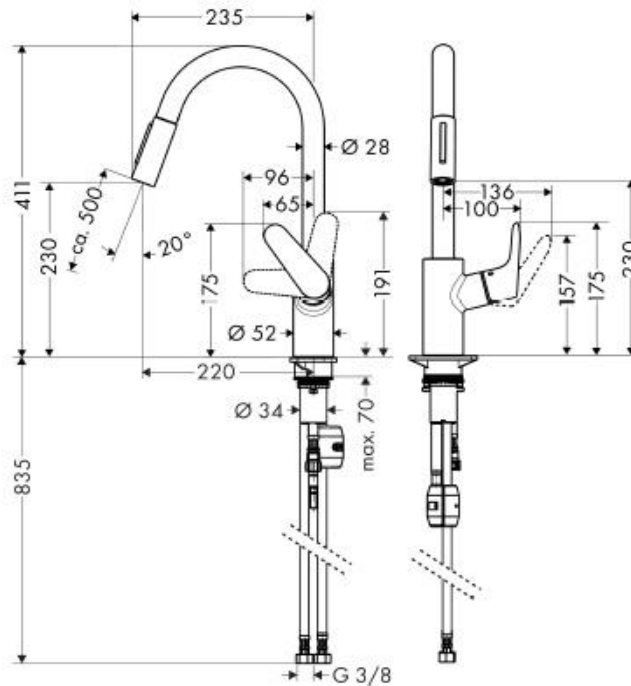

SPECIFICATION SHEET - fittings

BRAND:	hansgrohe	Product Photo:
ORIGIN:	Germany	
SERIES:	Focus	
PRODUCT DESCRIPTION:	Single lever kitchen mixer 240 • with pull-out spray • swivel C-spout range 150° • normal spray • flow rate: 9.5 l/min at 3 bars (45 psi) • flow pressure 1~5 bars (15~70 psi)	
MODEL No.	31815 000 / 31815 800	
FINISH/COLOUR:	Chrome-plated / stainless steel optic	
DIMENSIONS:	411mm height 220mm spout projection	
OPTIONAL MATCHING PARTS:	2x angle valve 1/2"x10mm (no nuts)	

Technical Informations: Suitable for continous flow water heaters

REMINDER:	Pipe flushing must be done before faucets are installed. Failure to do so voids the warranty.
	Do not use cleaners containing abrasive cleansers, ammonia, bleach, acids, waxes, alcohol, solvents or other products not recommended for chrome.
	All information is for reference only, installation shall always be based on the actual product delivered.