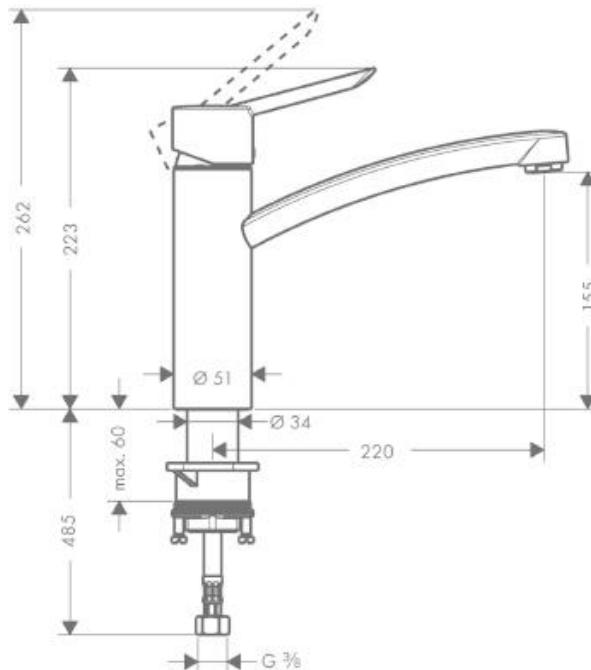

SPECIFICATION SHEET - fittings

BRAND:	hansgrohe	Product Photo:
ORIGIN:	Germany	
SERIES:	Focus	
PRODUCT DESCRIPTION:	Single lever kitchen mixer 160 • swivel spout range 360° • normal spray • flow rate: 12 l/min at 3 bars (45 psi) • flow pressure 1~5 bars (15~70 psi)	
MODEL No.	31786 000 / 31786 800	
FINISH/COLOUR:	Chrome-plated / stainless steel optic	
DIMENSIONS:	262mm height 220mm spout projection	
OPTIONAL MATCHING PARTS:	2x angle valve ½"x10mm (no nuts)	

Technical Informations: Suitable for continous flow water heaters

REMINDER: Pipe flushing must be done before faucets are installed. Failure to do so voids the warranty.
Do not use cleaners containing abrasive cleansers, ammonia, bleach, acids, waxes, alcohol, solvents or other products not recommended for chrome.
All information is for reference only, installation shall always be based on the actual product delivered.