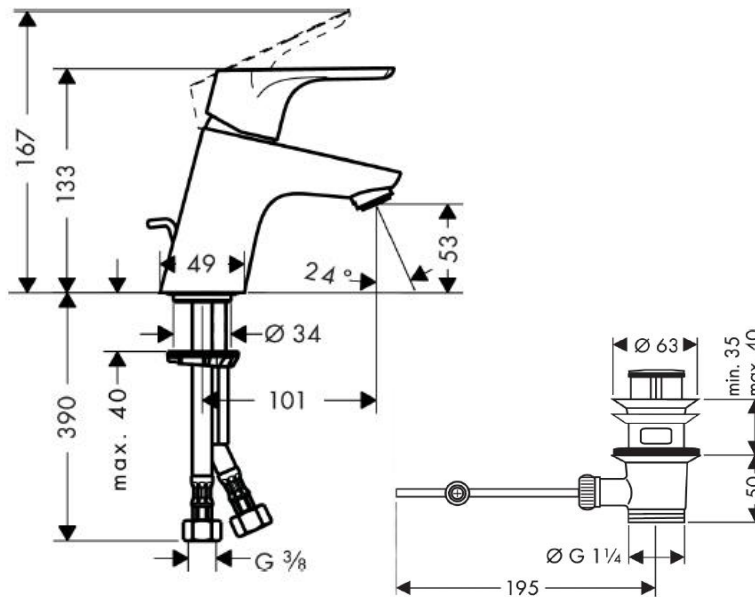

SPECIFICATION SHEET - fittings

BRAND:	hansgrohe	Product Photo:
ORIGIN:	Germany	
SERIES:	Focus E2	
PRODUCT DESCRIPTION:	Single lever basin mixer 70 • with pop-up waste set G 1 ¼" • ComfortZone 70 • normal spray • flow rate: 5 l/min at 3 bars (45 psi) • flow pressure 1~5 bars (15~70 psi)	
MODEL No.	31730 000	
FINISH/COLOUR:	Chrome-plated	
DIMENSIONS:	167mm Height 101mm spout projection	
OPTIONAL MATCHING PARTS:	2x angle valve ½"x10mm (no nuts) 1x basin waste trap 1¼"	

Technical Informations: Suitable for continous flow water heater

REMINDER:	Pipe flushing must be done before faucets are installed. Failure to do so voids the warranty.
	Do not use cleaners containing abrasive cleansers, ammonia, bleach, acids, waxes, alcohol, solvents or other products not recommended for chrome.
	All information is for reference only, installation shall always be based on the actual product delivered.